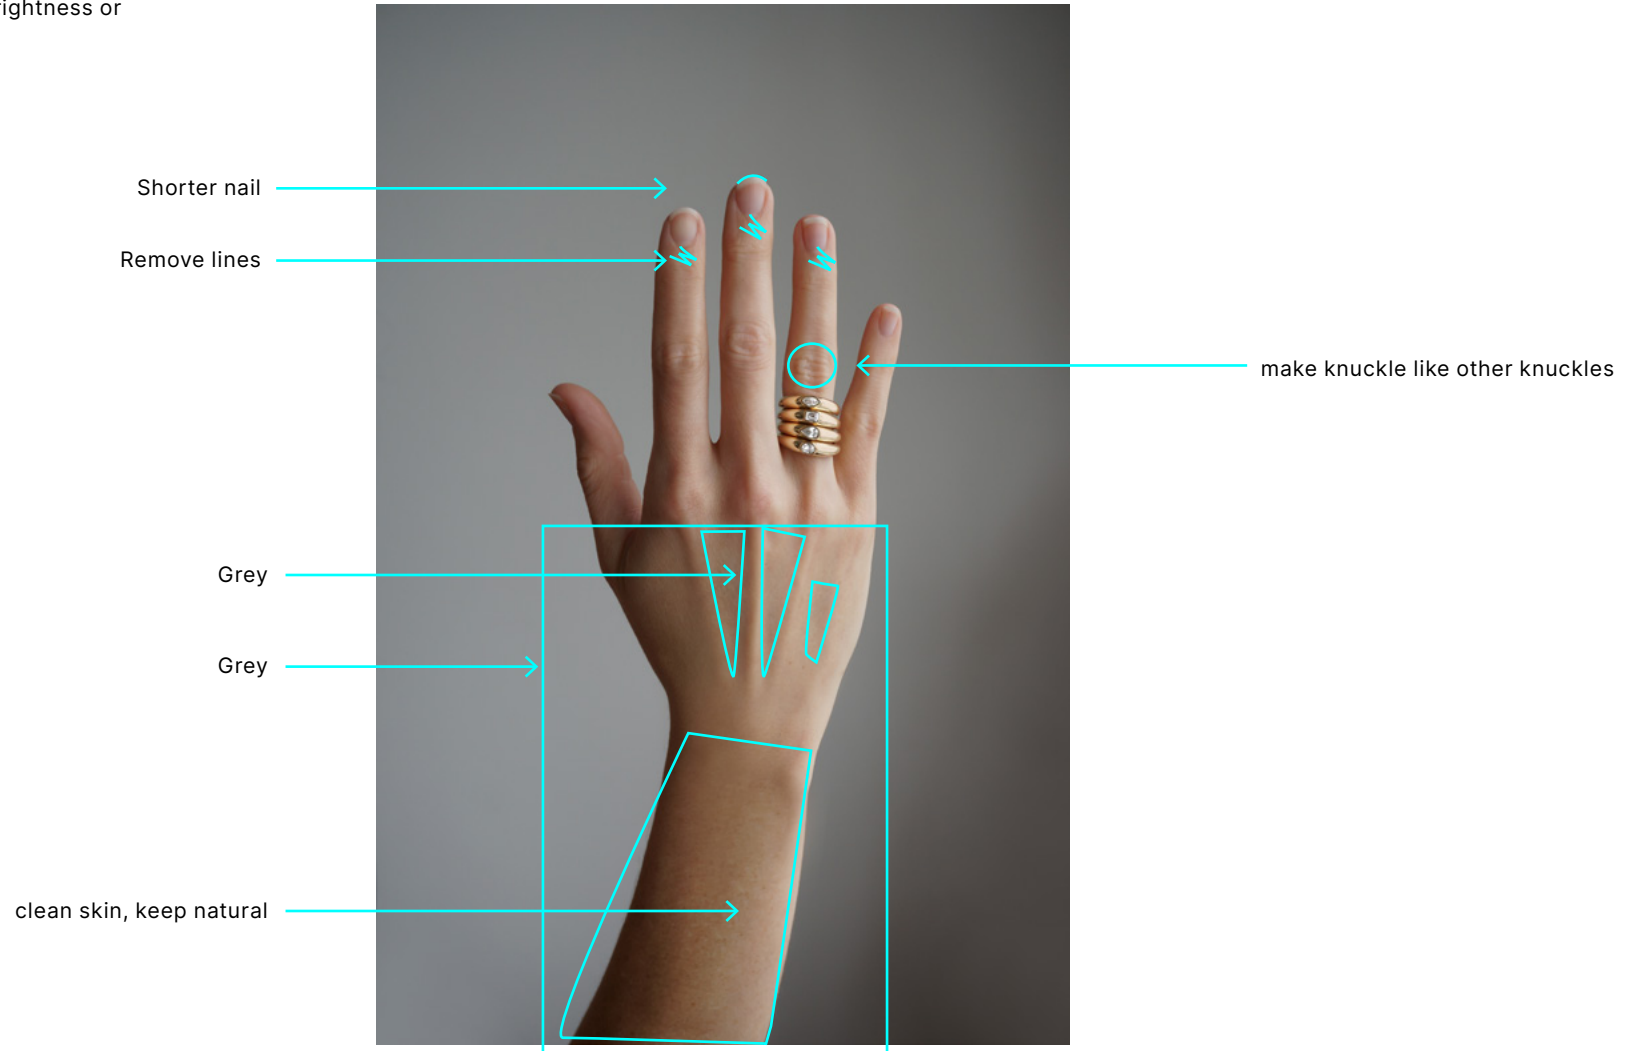

RREN

Dome Rings
Retouching Notes
JAN 2024

Do not adjust overall brightness or skin tone.

Gold looks too matte, needs to be shiny / glossy

Remove glare in diamond

Do not adjust overall brightness or skin tone.

Do not adjust overall brightness or skin tone.

Reduce veins

Gold is too matte, needs to be more shiny glossy

Do not adjust overall brightness or skin tone.