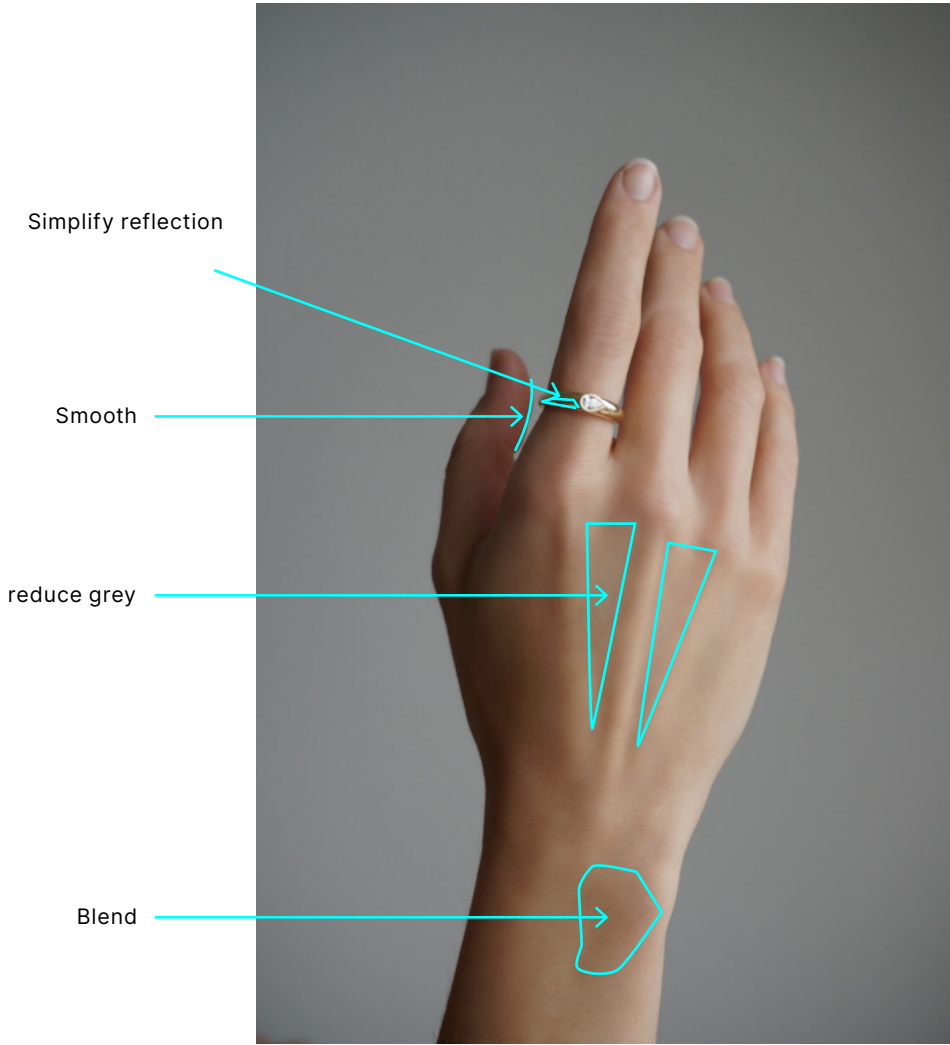

RREN

Dome Rings
Retouching Notes
JAN 2024

Do not adjust overall brightness or skin tone.

Gold looks too matte, needs to be shiny / glossy

Remove glare in diamond

Do not adjust overall brightness or skin tone.

Do not adjust overall brightness or skin tone.

Reduce veins

Gold is too matte, needs to be more shiny glossy

Do not adjust overall brightness or skin tone.