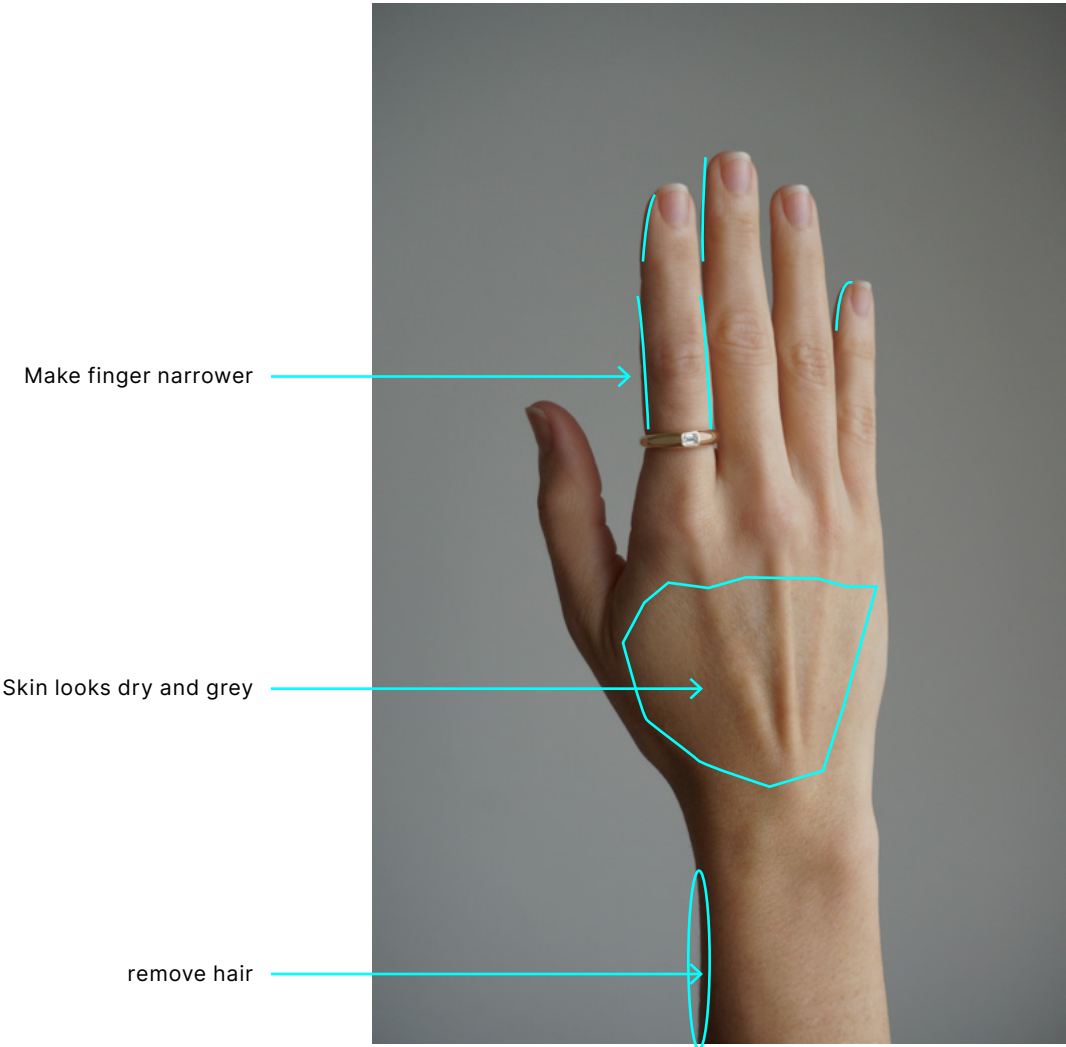

RREN

Dome Rings
Retouching Notes
JAN 2024

Do not adjust overall brightness or skin tone.

Gold looks too matte, needs to be shiny / glossy

Remove glare in diamond

Do not adjust overall brightness or skin tone.

Do not adjust overall brightness or skin tone.

Reduce veins

Gold is too matte, needs to be more shiny glossy

Do not adjust overall brightness or skin tone.