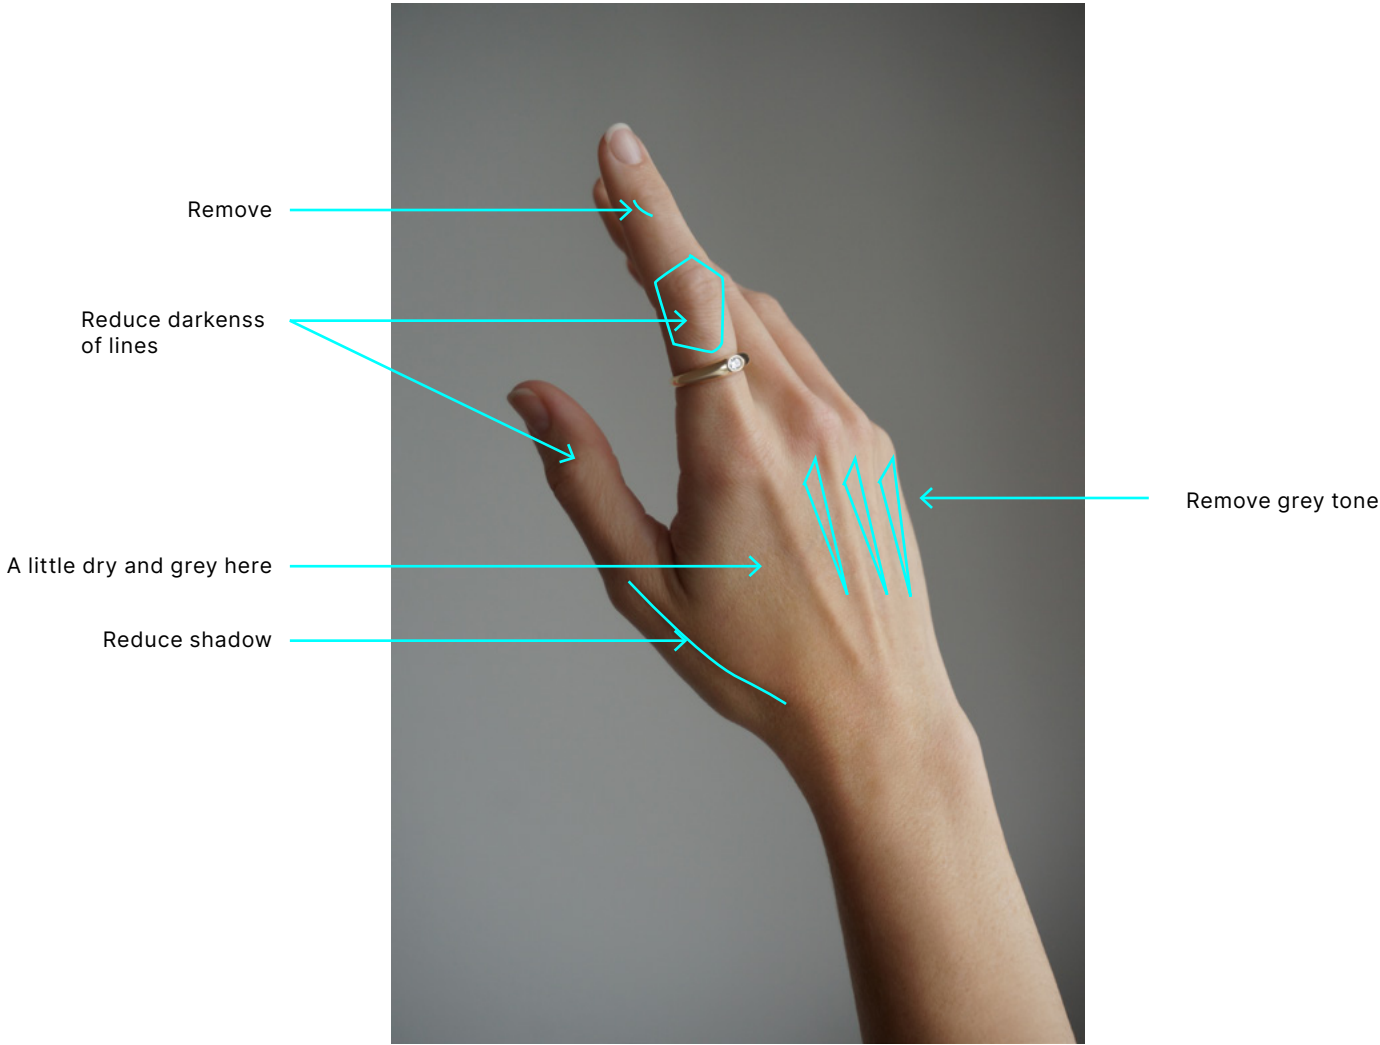

RREN

Dome Rings
Retouching Notes
JAN 2024

Do not adjust overall brightness or skin tone.

Gold looks too matte, needs to be shiny / glossy

Remove glare in diamond

Do not adjust overall brightness or skin tone.

Do not adjust overall brightness or skin tone.

Reduce veins

Gold is too matte, needs to be more shiny glossy

Do not adjust overall brightness or skin tone.