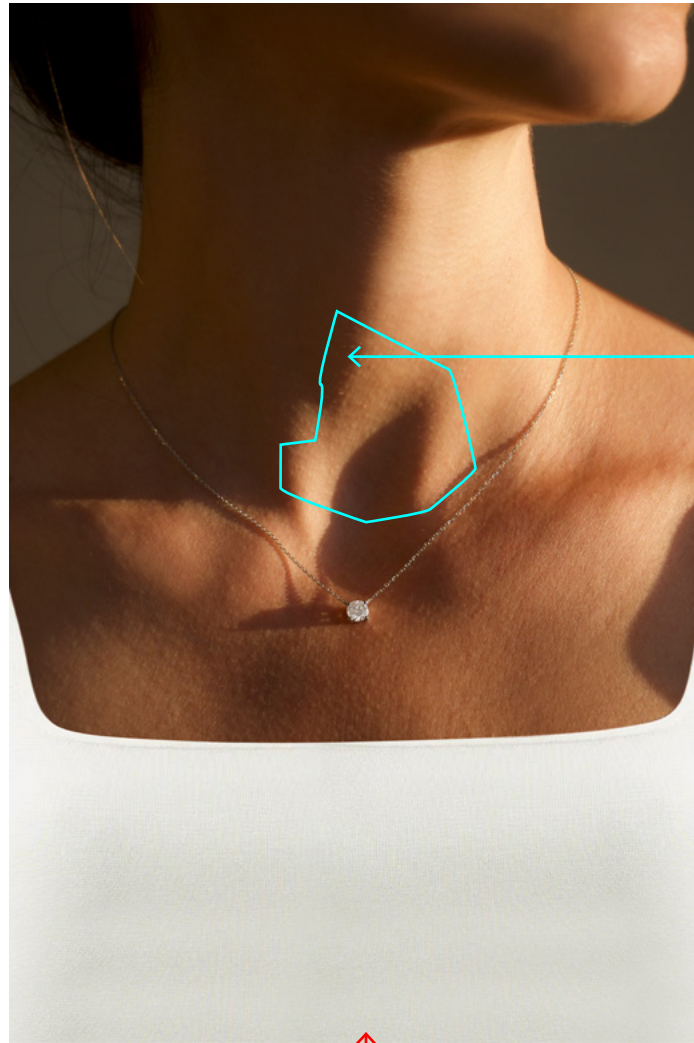

RREN

Solitaire Collection  
Retouching Notes  
FEB 2024

Make all diamonds white

Smooth skin texture, keep natural

Make the edges look like this

Too fake and low resolution.  
Needs better shadows too

Make texture look like this

Smooth skin texture, keep natural

Make the edges look like this

Too fake and low resolution.  
Needs better shadows too

Make texture look like this

Brighten diamond more

Make top with this neckline and texture:

DSC00797

YES! GOOD!

THIS ONE IS MISSING

Remove blemishes

Remove dots on skin, don't airbrush,  
keep natural

Reduce redness

Remove veins

Too fake, needs skin texture

Make diamonds white, not grey

Remove blue vein

Close shirt a little more

Too bright

Fix

Wrong dimensions.  
Crop where I have outlined.

Crop

Straighten chain, brighten slightly,  
make same gold tone as other images