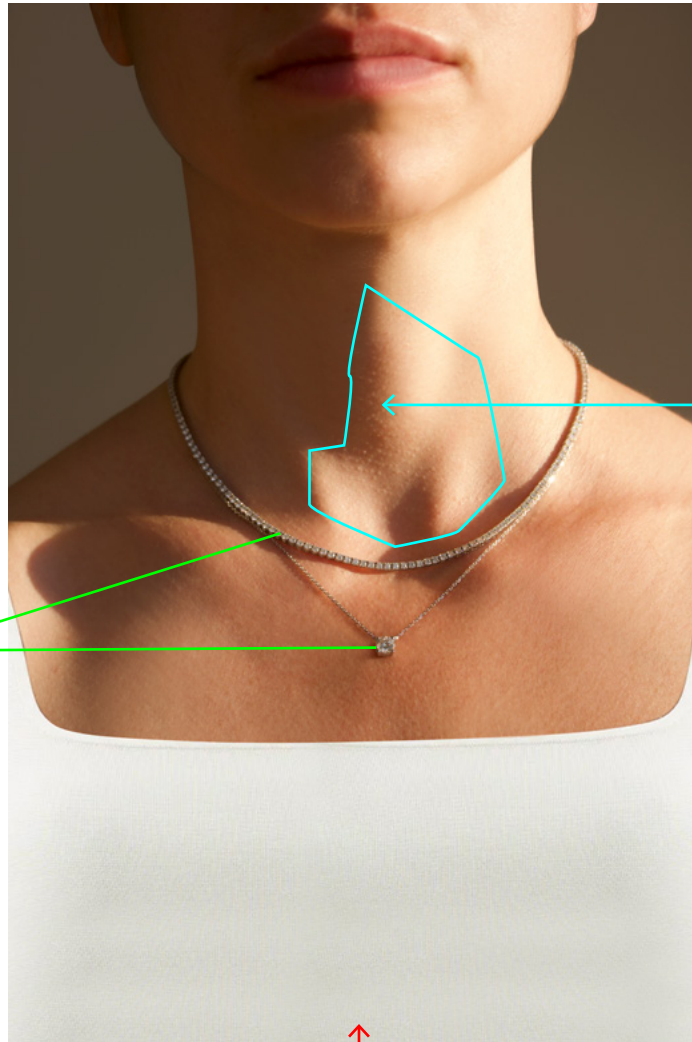

RREN

Solitaire Collection  
Retouching Notes  
FEB 2024

Make all diamonds white

Smooth skin texture, keep natural

Make the edges look like this

Too fake and low resolution.  
Needs better shadows too

Make texture look like this

Smooth skin texture, keep natural

Make the edges look like this

Too fake and low resolution.  
Needs better shadows too

Make texture look like this

Brighten diamond more

Make top with this neckline and texture:

DSC00797

YES! GOOD!

THIS ONE IS MISSING

Remove blemishes

Remove dots on skin, don't airbrush,  
keep natural

Reduce redness

Remove veins

Too fake, needs skin texture

Make diamonds white, not grey

Remove blue vein

Close shirt a little more

Too bright

Fix

Wrong dimensions.  
Crop where I have outlined.

Crop

Straighten chain, brighten slightly,  
make same gold tone as other images