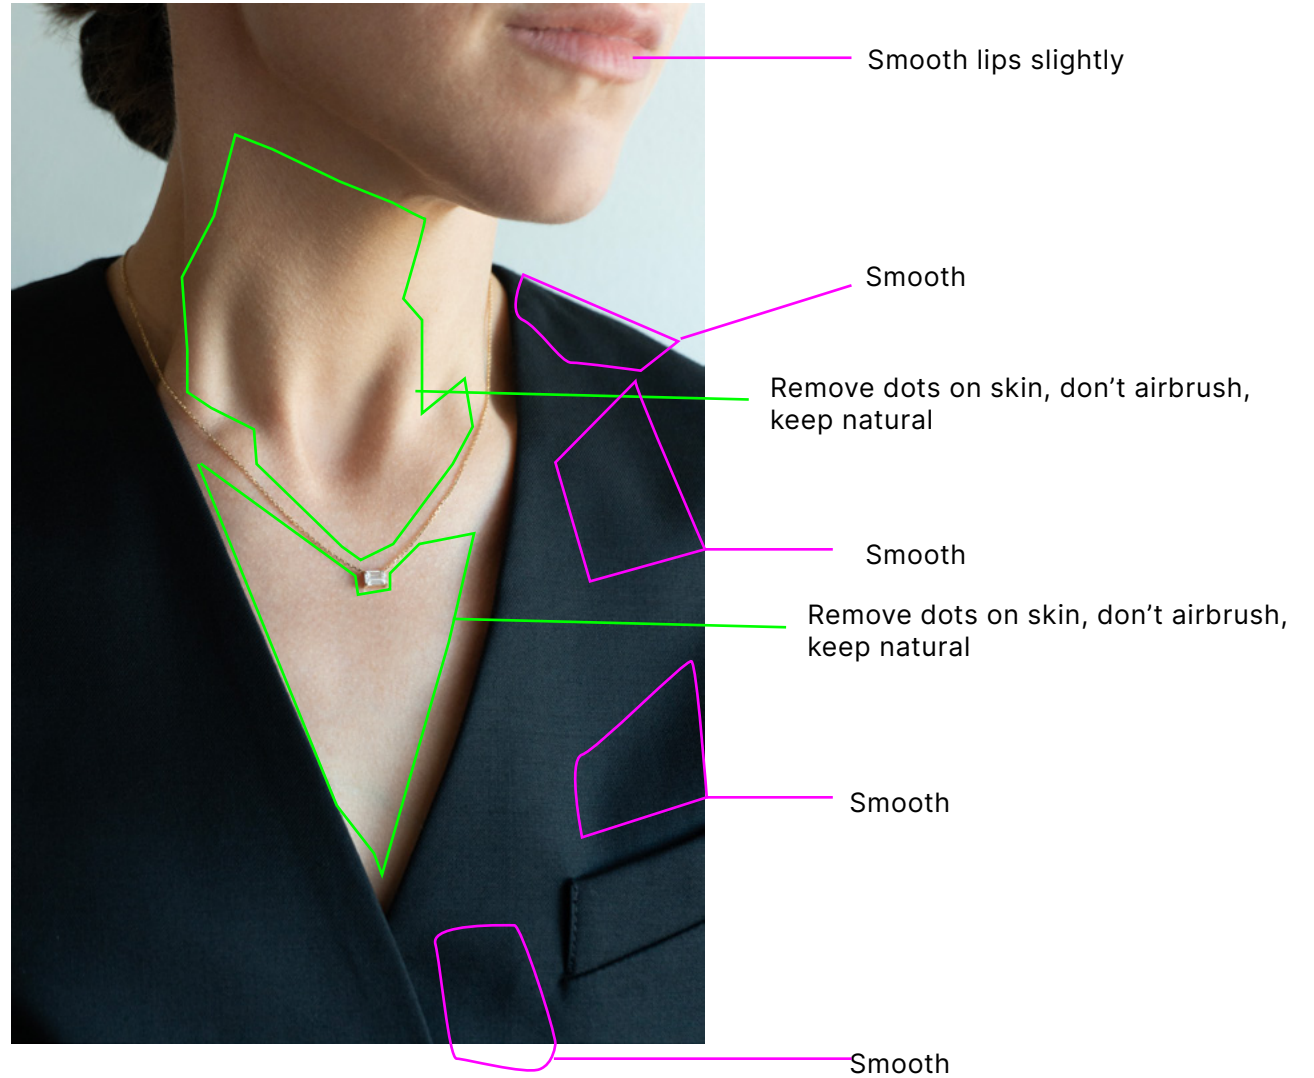

Smooth skin texture, keep natural

Make the edges look like this

Too fake and low resolution.  
Needs better shadows too

Make texture look like this

Brighten diamond more

Make top with this neckline and texture:

DSC00797

YES! GOOD!

THIS ONE IS MISSING

Remove blemishes

Remove dots on skin, don't airbrush,  
keep natural

Reduce redness

Remove veins

Too fake, needs skin texture