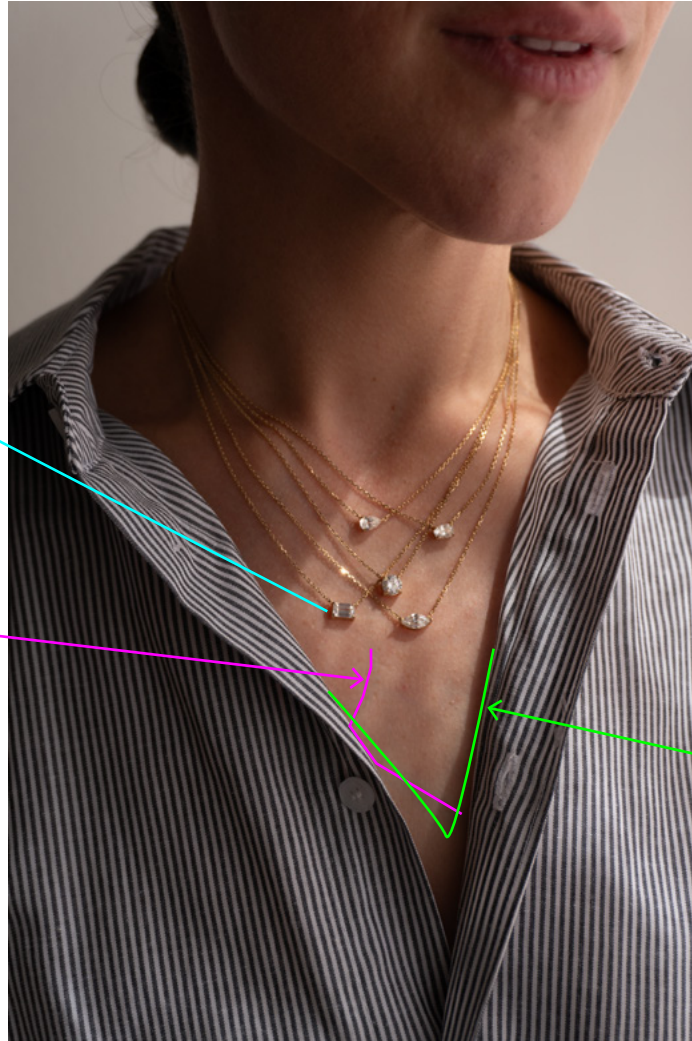

Smooth skin texture, keep natural

Make the edges look like this

Too fake and low resolution.  
Needs better shadows too

Make texture look like this

Brighten diamond more

Make top with this neckline and texture:

DSC00797

YES! GOOD!

THIS ONE IS MISSING

Remove blemishes

Remove dots on skin, don't airbrush,  
keep natural

Reduce redness

Remove veins

Too fake, needs skin texture

Make diamonds white, not grey

Remove blue vein

Close shirt a little more

Too bright

Fix

Wrong dimensions.  
Crop where I have outlined.

Crop

Straighten chain, brighten slightly,  
make same gold tone as other images

Make chain same tone of yellow  
as the other images

Sharpen the diamond and the  
prongs so they are very clear.