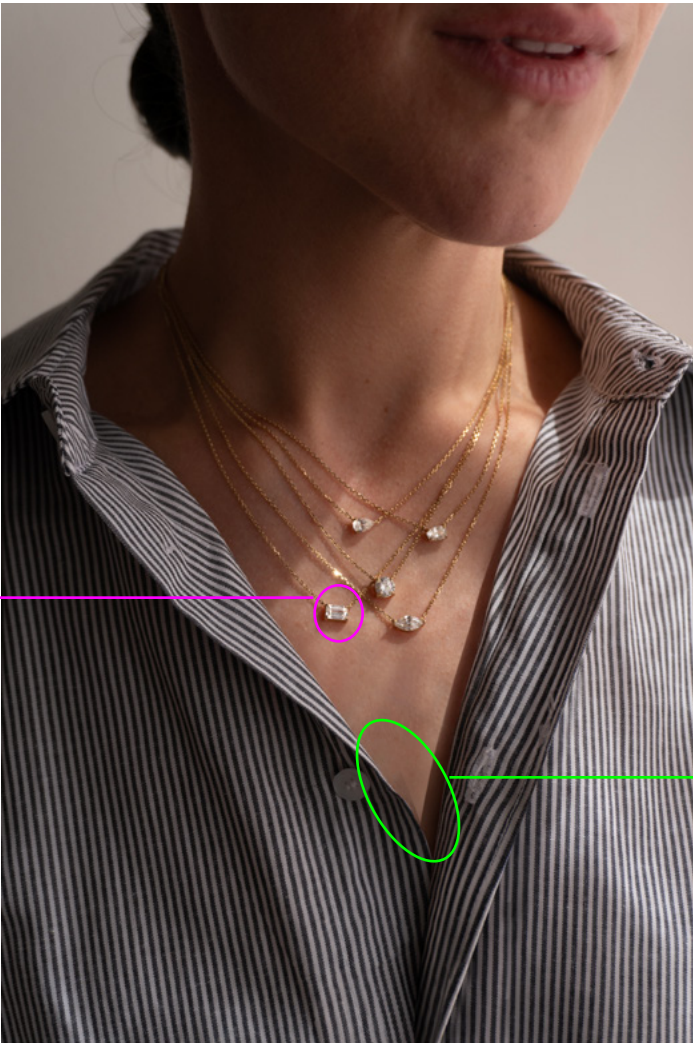

Smooth skin texture, keep natural

Make the edges look like this

Too fake and low resolution.  
Needs better shadows too

Make texture look like this

Brighten diamond more

Make top with this neckline and texture:

[https://www.matchesfashion.com/au/products/Matteau-Nineties-square-neck-knitted-tank-top-1557658?rffrid=sem.Google.n%3Dx.cid%3D20543253745.aid%3D.k%3D.mty%3D.d%3Dc.adp%3D.cr%3D.tid%3D.pid%3D1557658000006.ppid%3D.lpm%3D9071438.adty%3Dpla.prl%3Den&utm\\_content=1557658000006&utm\\_term=.%5Bvalue%5D.&gad\\_source=1&gclid=CjwKCAiAlcyuBhBnEiwAOG-Z2S4L2pxGg9ULYnE0Hqsk4iCsOw1fSOBbu6HeOmrn00muwev-3vRM4kRoCKVwQAvD\\_BwE&gclsrc=aw.ds](https://www.matchesfashion.com/au/products/Matteau-Nineties-square-neck-knitted-tank-top-1557658?rffrid=sem.Google.n%3Dx.cid%3D20543253745.aid%3D.k%3D.mty%3D.d%3Dc.adp%3D.cr%3D.tid%3D.pid%3D1557658000006.ppid%3D.lpm%3D9071438.adty%3Dpla.prl%3Den&utm_content=1557658000006&utm_term=.%5Bvalue%5D.&gad_source=1&gclid=CjwKCAiAlcyuBhBnEiwAOG-Z2S4L2pxGg9ULYnE0Hqsk4iCsOw1fSOBbu6HeOmrn00muwev-3vRM4kRoCKVwQAvD_BwE&gclsrc=aw.ds)

DSC00797

YES! GOOD!

THIS ONE IS MISSING

Remove blemishes

Remove dots on skin, don't airbrush,  
keep natural

Reduce redness

Remove veins

Too fake, needs skin texture

Make diamonds white, not grey

Remove blue vein

Close shirt a little more

Too bright

Fix

Wrong dimensions.  
Crop where I have outlined.

Crop

Straighten chain, brighten slightly,  
make same gold tone as other images