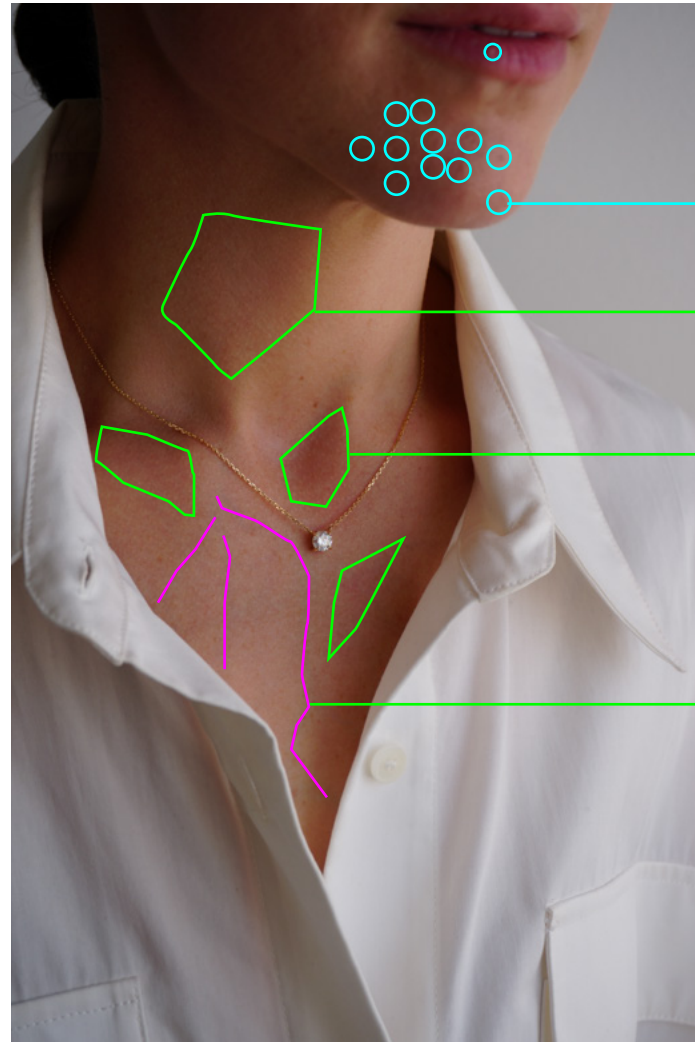

Smooth skin texture, keep natural

Make the edges look like this

Too fake and low resolution.  
Needs better shadows too

Make texture look like this

Brighten diamond more

Make top with this neckline and texture:

[https://www.matchesfashion.com/au/products/Matteau-Nineties-square-neck-knitted-tank-top-1557658?rffrid=sem.Google.n%3Dx.cid%3D20543253745.aid%3D.k%3D.mty%3D.d%3Dc.adp%3D.cr%3D.tid%3D.pid%3D1557658000006.ppid%3D.lpm%3D9071438.adty%3Dpla.prl%3Den&utm\\_content=1557658000006&utm\\_term=.%5Bvalue%5D.&gad\\_source=1&gclid=CjwKCAiAlcyuBhBnEiwAOG-Z2S4L2pxGg9ULYnE0Hqsk4iCsOw1fSOBbu6HeOmrn00muwev-3vRM4kRoCKVwQAvD\\_BwE&gclsrc=aw.ds](https://www.matchesfashion.com/au/products/Matteau-Nineties-square-neck-knitted-tank-top-1557658?rffrid=sem.Google.n%3Dx.cid%3D20543253745.aid%3D.k%3D.mty%3D.d%3Dc.adp%3D.cr%3D.tid%3D.pid%3D1557658000006.ppid%3D.lpm%3D9071438.adty%3Dpla.prl%3Den&utm_content=1557658000006&utm_term=.%5Bvalue%5D.&gad_source=1&gclid=CjwKCAiAlcyuBhBnEiwAOG-Z2S4L2pxGg9ULYnE0Hqsk4iCsOw1fSOBbu6HeOmrn00muwev-3vRM4kRoCKVwQAvD_BwE&gclsrc=aw.ds)

DSC00797

YES! GOOD!

THIS ONE IS MISSING

Remove blemishes

Remove dots on skin, don't airbrush,  
keep natural

Reduce redness

Remove veins

Too fake, needs skin texture

Make diamonds white, not grey

Remove blue vein

Close shirt a little more

Too bright

Fix

Wrong dimensions.  
Crop where I have outlined.

Crop

Straighten chain, brighten slightly,  
make same gold tone as other images