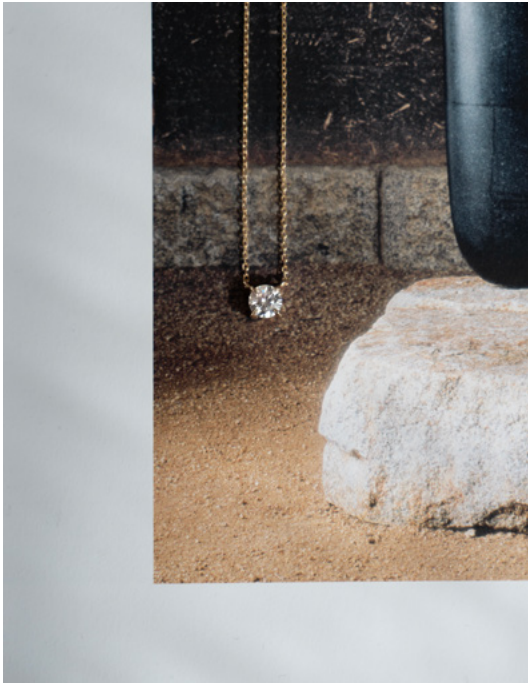

Make diamonds white, not grey

Remove blue vein

Close shirt a little more

Too bright

Fix

Wrong dimensions.  
Crop where I have outlined.

Crop

Straighten chain, brighten slightly,  
make same gold tone as other images