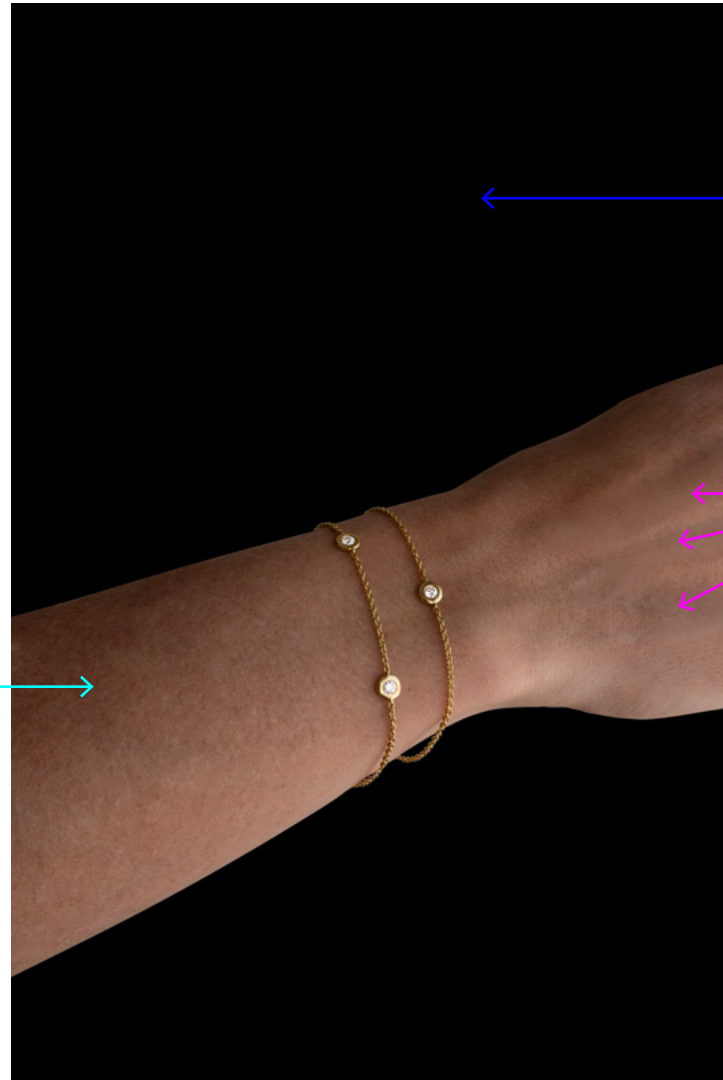

RREN

Yard Reshoot + Stills  
Retouching Notes  
FEB 2024

Go back to original background.

← Go back to original background.

← Too patchy, blend better  
←  
←

→ Reduce dots on skin,  
do not smooth over, keep natural skin texture

Go back to original background.

Reduce dark patches

Reduce dark patches

Remove texture from the fabric /  
smooth the background.

Can we try a version with a black  
background too.