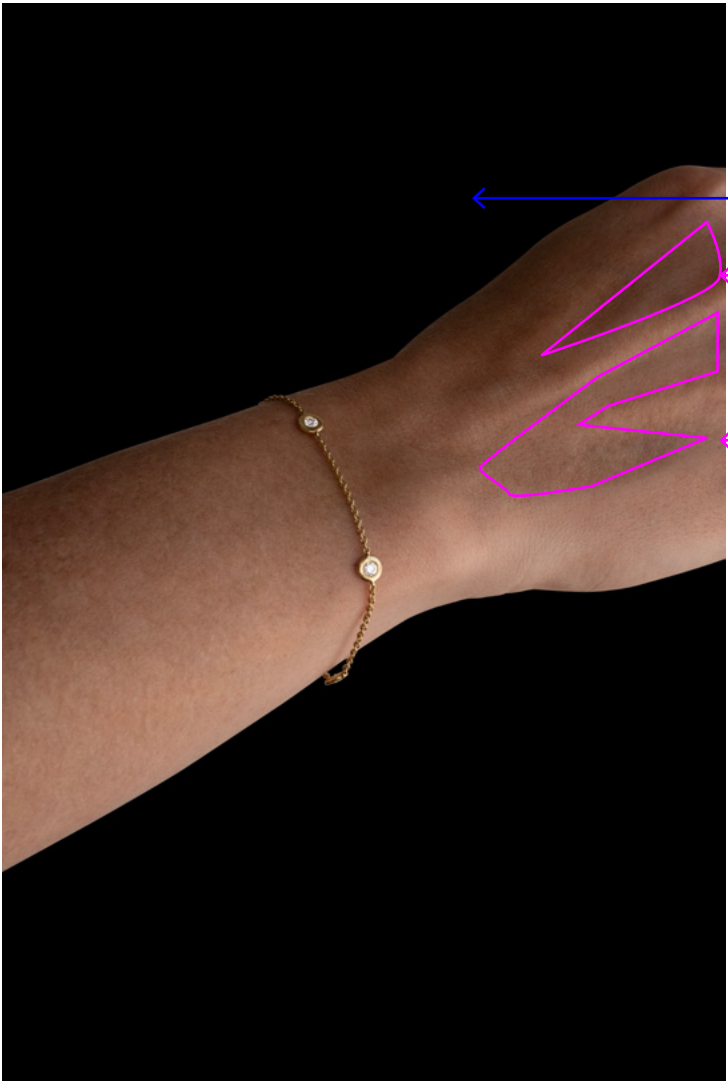

RREN

Yard Reshoot + Stills  
Retouching Notes  
FEB 2024

Go back to original background.

← Go back to original background.

← Too patchy, blend better  
←  
←

→ Reduce dots on skin,  
do not smooth over, keep natural skin texture

Go back to original background.

Reduce dark patches

Reduce dark patches

Remove texture from the fabric /  
smooth the background.

Can we try a version with a black  
background too.