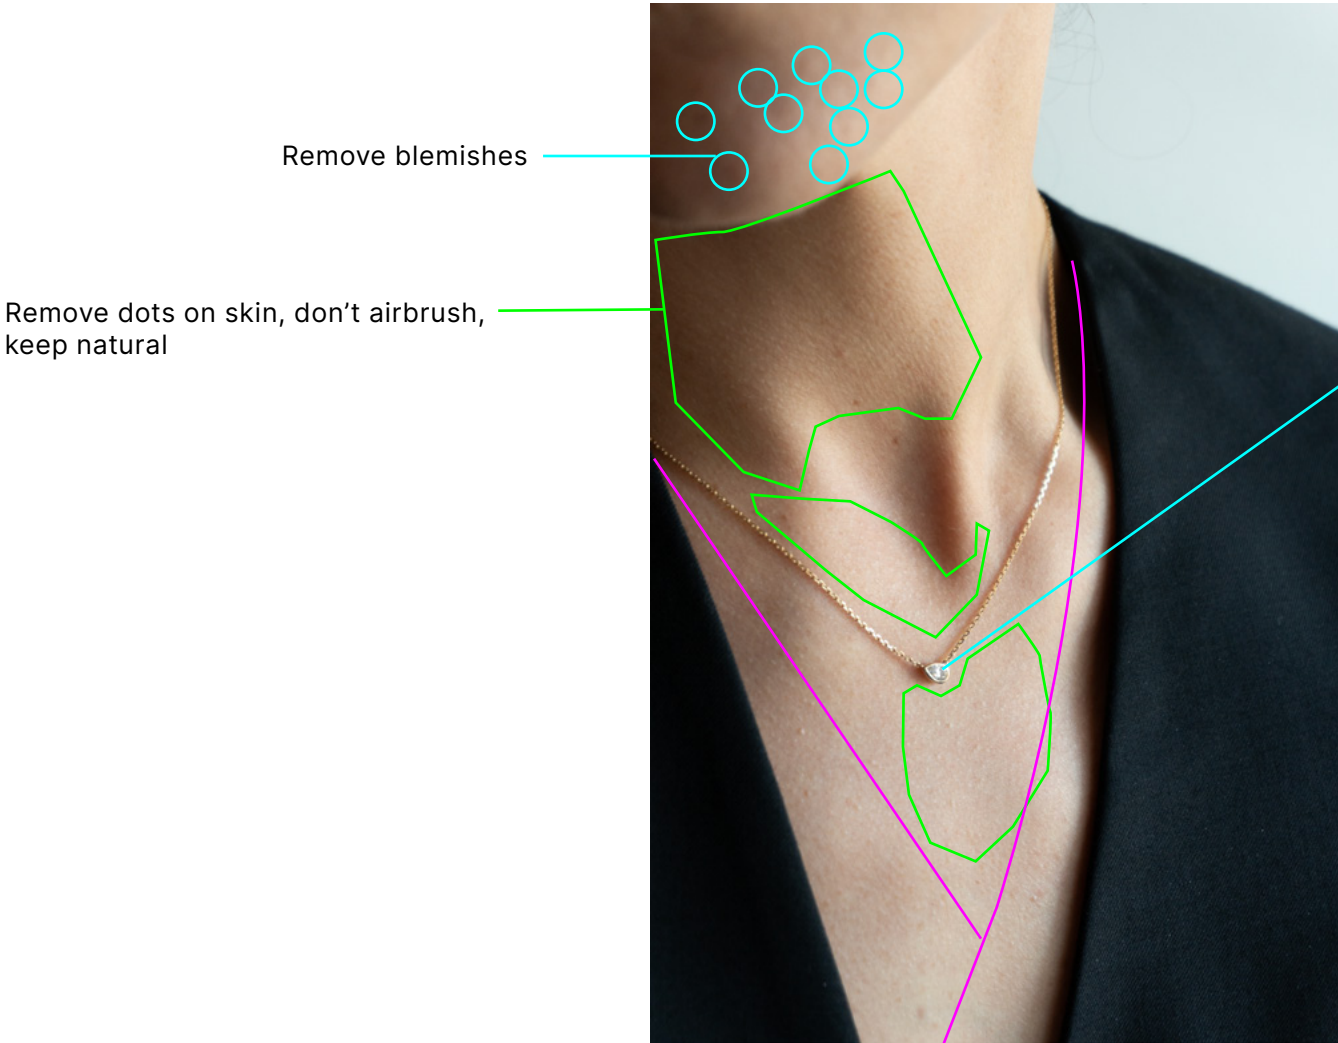

RREN

Bezel Collection
Retouching Notes
FEB 2024

Remove dots on skin, don't airbrush,
keep natural

Smooth

Brighten grey tones to white

Even out skintone, don't airbrush, keep
natural

Remove blemishes

Remove dots on skin, don't airbrush,
keep natural

Replace diamond with sharper image
below:

20240215-123710

Make diamond white and bright

Close top more

Reduce redness in skin

Remove blemishes

Remove dots on skin, don't airbrush, keep natural

Remove blue vein

Remove dots on skin, don't airbrush, keep natural

Remove thread

Brighten diamonds, make white

Remove blue vein

Smooth

Darken gold around diamond and chain a little

Brighten and sharpen diamond

Crop, create 2 options:
1 cropped 1 uncropped

20240215-181741

Crop, create 2 options:
1 cropped 1 uncropped

Straighten chain

Brighten diamond, make white