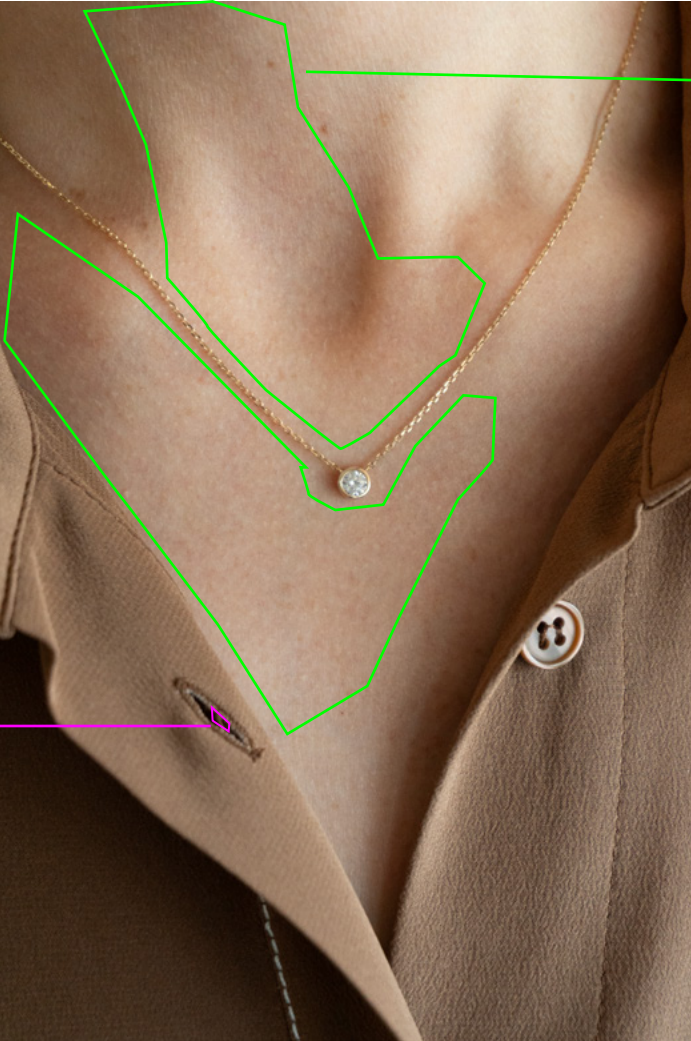

RREN

Bezel Collection
Retouching Notes
FEB 2024

Remove dots on skin, don't airbrush,
keep natural

Smooth

Brighten grey tones to white

Even out skintone, don't airbrush, keep
natural

Remove blemishes

Remove dots on skin, don't airbrush,
keep natural

Replace diamond with sharper image
below:

20240215-123710

Make diamond white and bright

Close top more

Reduce redness in skin

Remove blemishes

Remove dots on skin, don't airbrush, keep natural

Remove blue vein

Remove dots on skin, don't airbrush, keep natural

Remove thread

Brighten diamonds, make white

Remove blue vein

Smooth

Darken gold around diamond and chain a little

Brighten and sharpen diamond

Crop, create 2 options:
1 cropped 1 uncropped

20240215-181741

Crop, create 2 options:
1 cropped 1 uncropped

Straighten chain

Brighten diamond, make white