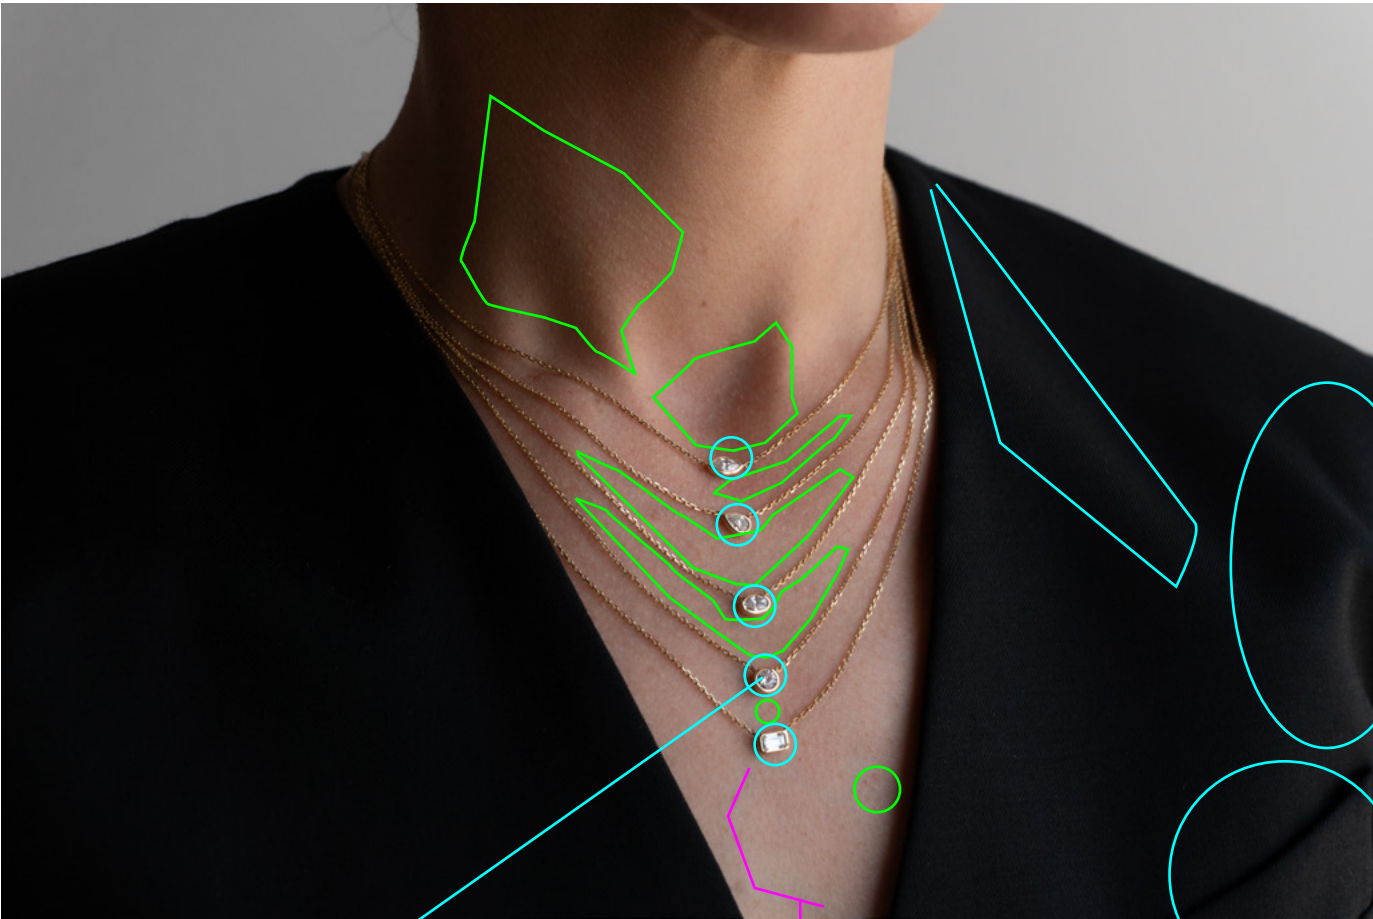

RREN

Bezel Collection
Retouching Notes
FEB 2024

Remove dots on skin, don't airbrush,
keep natural

Smooth

Brighten grey tones to white

Even out skintone, don't airbrush, keep
natural

Remove blemishes

Remove dots on skin, don't airbrush,
keep natural

Replace diamond with sharper image
below:

20240215-123710

Make diamond white and bright

Close top more

Reduce redness in skin

Remove blemishes

Remove dots on skin, don't airbrush, keep natural

Remove blue vein

Remove dots on skin, don't airbrush, keep natural

Remove thread

Brighten diamonds, make white

Remove blue vein

Smooth

Darken gold around diamond and chain a little

Brighten and sharpen diamond

Crop, create 2 options:
1 cropped 1 uncropped

20240215-181741

Crop, create 2 options:
1 cropped 1 uncropped

Straighten chain

Brighten diamond, make white