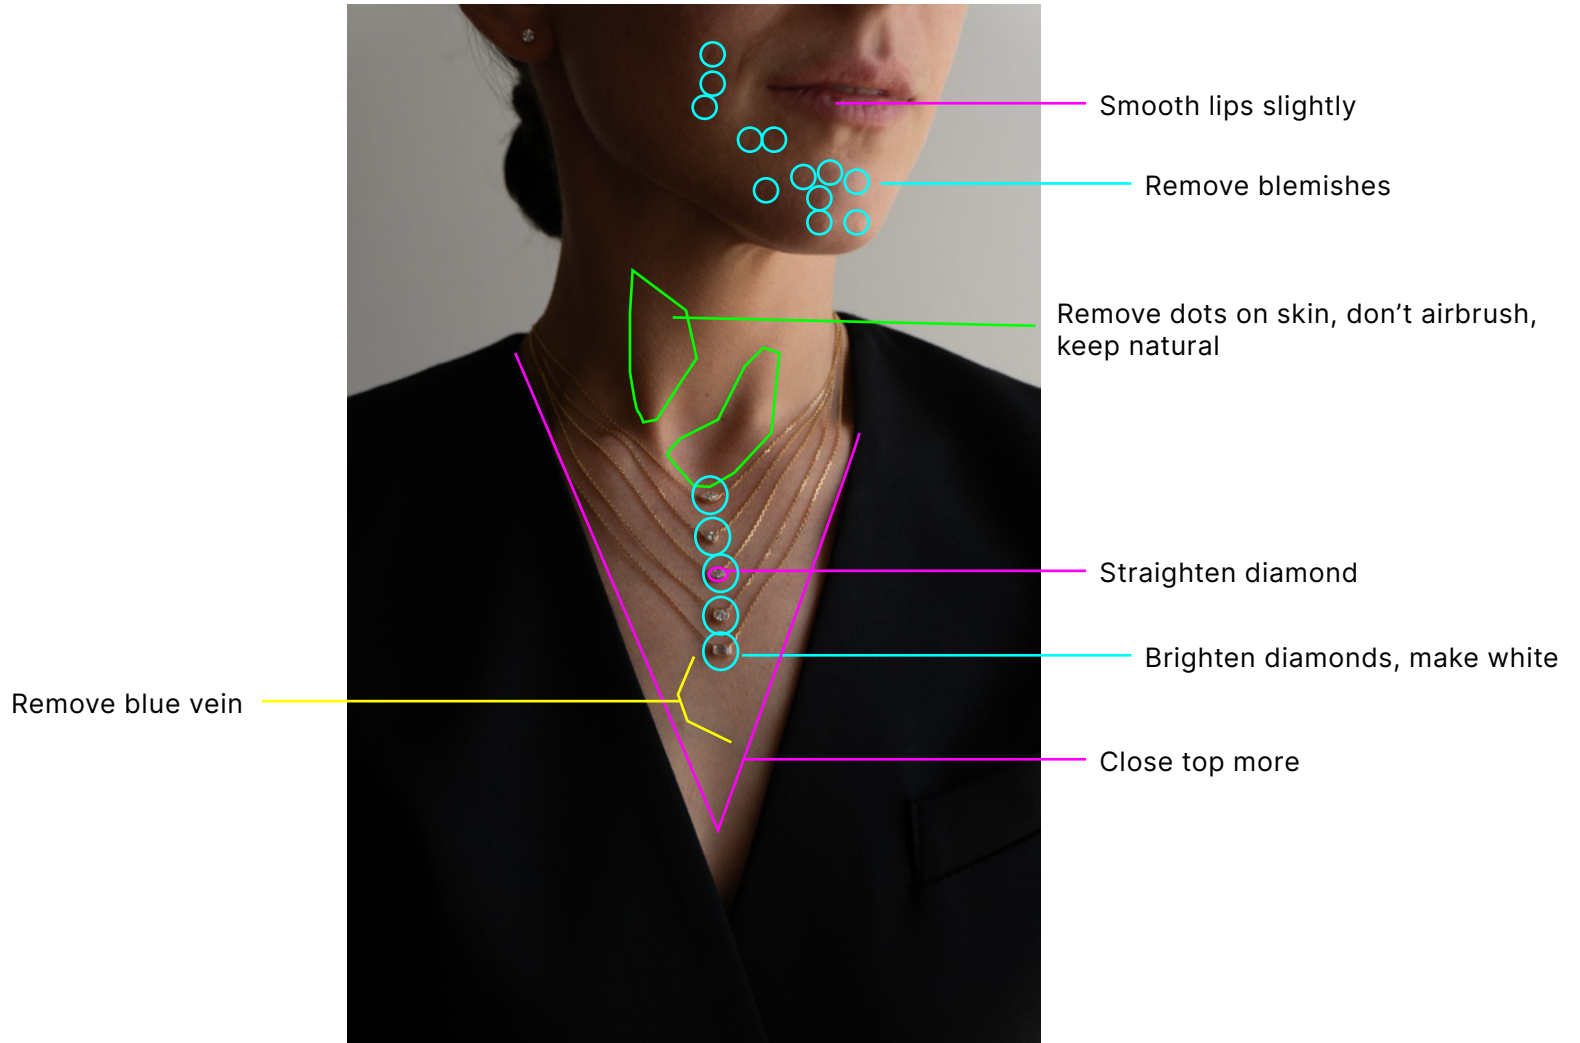

RREN

Bezel Collection
Retouching Notes
FEB 2024

Remove dots on skin, don't airbrush,
keep natural

Smooth

Brighten grey tones to white

Even out skintone, don't airbrush, keep
natural

Remove blemishes

Remove dots on skin, don't airbrush,
keep natural

Replace diamond with sharper image
below:

20240215-123710

Make diamond white and bright

Close top more

Reduce redness in skin

Remove blemishes

Remove dots on skin, don't airbrush, keep natural

Remove blue vein

Remove dots on skin, don't airbrush, keep natural

Remove thread

Brighten diamonds, make white

Remove blue vein

Smooth

Darken gold around diamond and chain a little

Brighten and sharpen diamond

Crop, create 2 options:
1 cropped 1 uncropped

20240215-181741

Crop, create 2 options:
1 cropped 1 uncropped

Straighten chain

Brighten diamond, make white