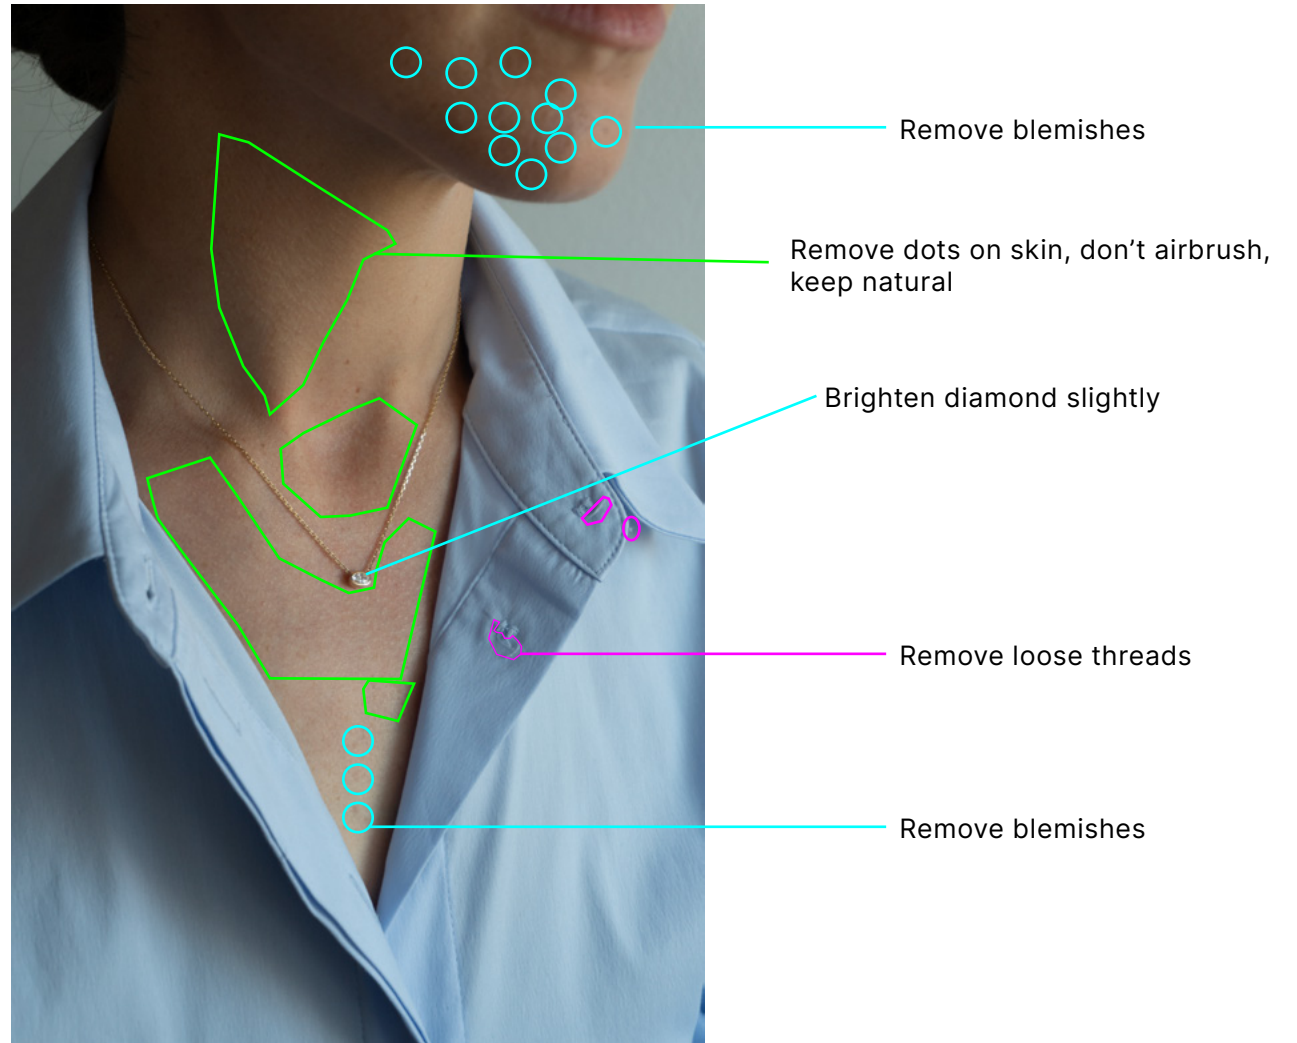

RREN

Bezel Collection
Retouching Notes
FEB 2024

Remove dots on skin, don't airbrush,
keep natural

Smooth

Brighten grey tones to white

Even out skintone, don't airbrush, keep
natural

Remove blemishes

Remove dots on skin, don't airbrush,
keep natural

Replace diamond with sharper image
below:

20240215-123710

Make diamond white and bright

Close top more

Reduce redness in skin

Remove blemishes

Remove dots on skin, don't airbrush, keep natural

Remove blue vein

Remove dots on skin, don't airbrush, keep natural

Remove thread

Brighten diamonds, make white

Remove blue vein

Smooth

Darken gold around diamond and chain a little

Brighten and sharpen diamond

Crop, create 2 options:
1 cropped 1 uncropped

20240215-181741

Crop, create 2 options:
1 cropped 1 uncropped

Straighten chain

Brighten diamond, make white