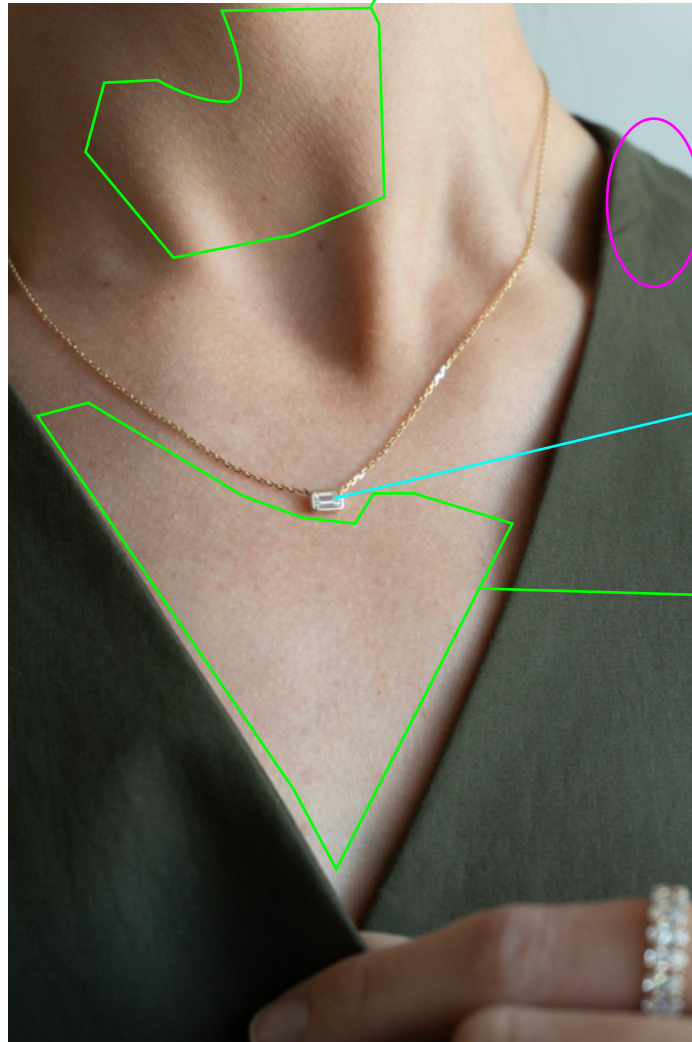

RREN

Bezel Collection
Retouching Notes
FEB 2024

Remove dots on skin, don't airbrush,
keep natural

Smooth

Brighten grey tones to white

Even out skintone, don't airbrush, keep
natural

Remove blemishes

Remove dots on skin, don't airbrush,
keep natural

Replace diamond with sharper image
below:

20240215-123710

Make diamond white and bright

Close top more

Reduce redness in skin

Remove blemishes

Remove dots on skin, don't airbrush, keep natural

Remove blue vein

Remove dots on skin, don't airbrush, keep natural

Remove thread

Brighten diamonds, make white

Remove blue vein

Smooth

Darken gold around diamond and chain a little

Brighten and sharpen diamond

Crop, create 2 options:
1 cropped 1 uncropped

20240215-181741

Crop, create 2 options:
1 cropped 1 uncropped

Straighten chain

Brighten diamond, make white