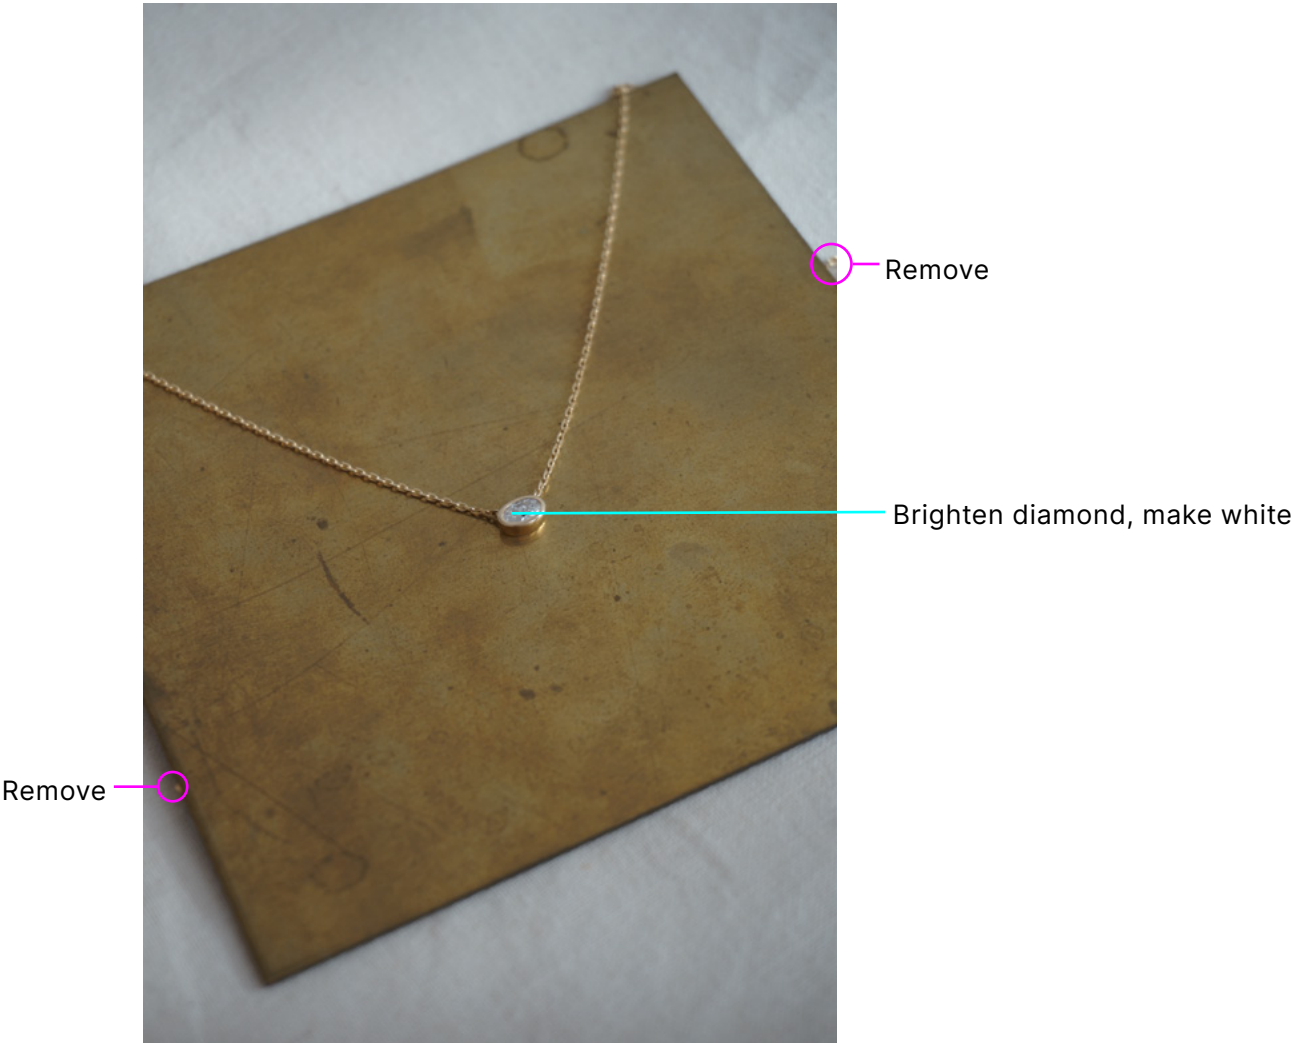

Replace diamond with sharper image
below:

20240215-123710

Make diamond white and bright

Close top more

Reduce redness in skin

Remove blemishes

Remove dots on skin, don't airbrush, keep natural

Remove blue vein

Remove dots on skin, don't airbrush, keep natural

Remove thread

Brighten diamonds, make white

Remove blue vein

Smooth

Darken gold around diamond and chain a little

Brighten and sharpen diamond

Crop, create 2 options:
1 cropped 1 uncropped

20240215-181741

Crop, create 2 options:
1 cropped 1 uncropped

Straighten chain

Brighten diamond, make white