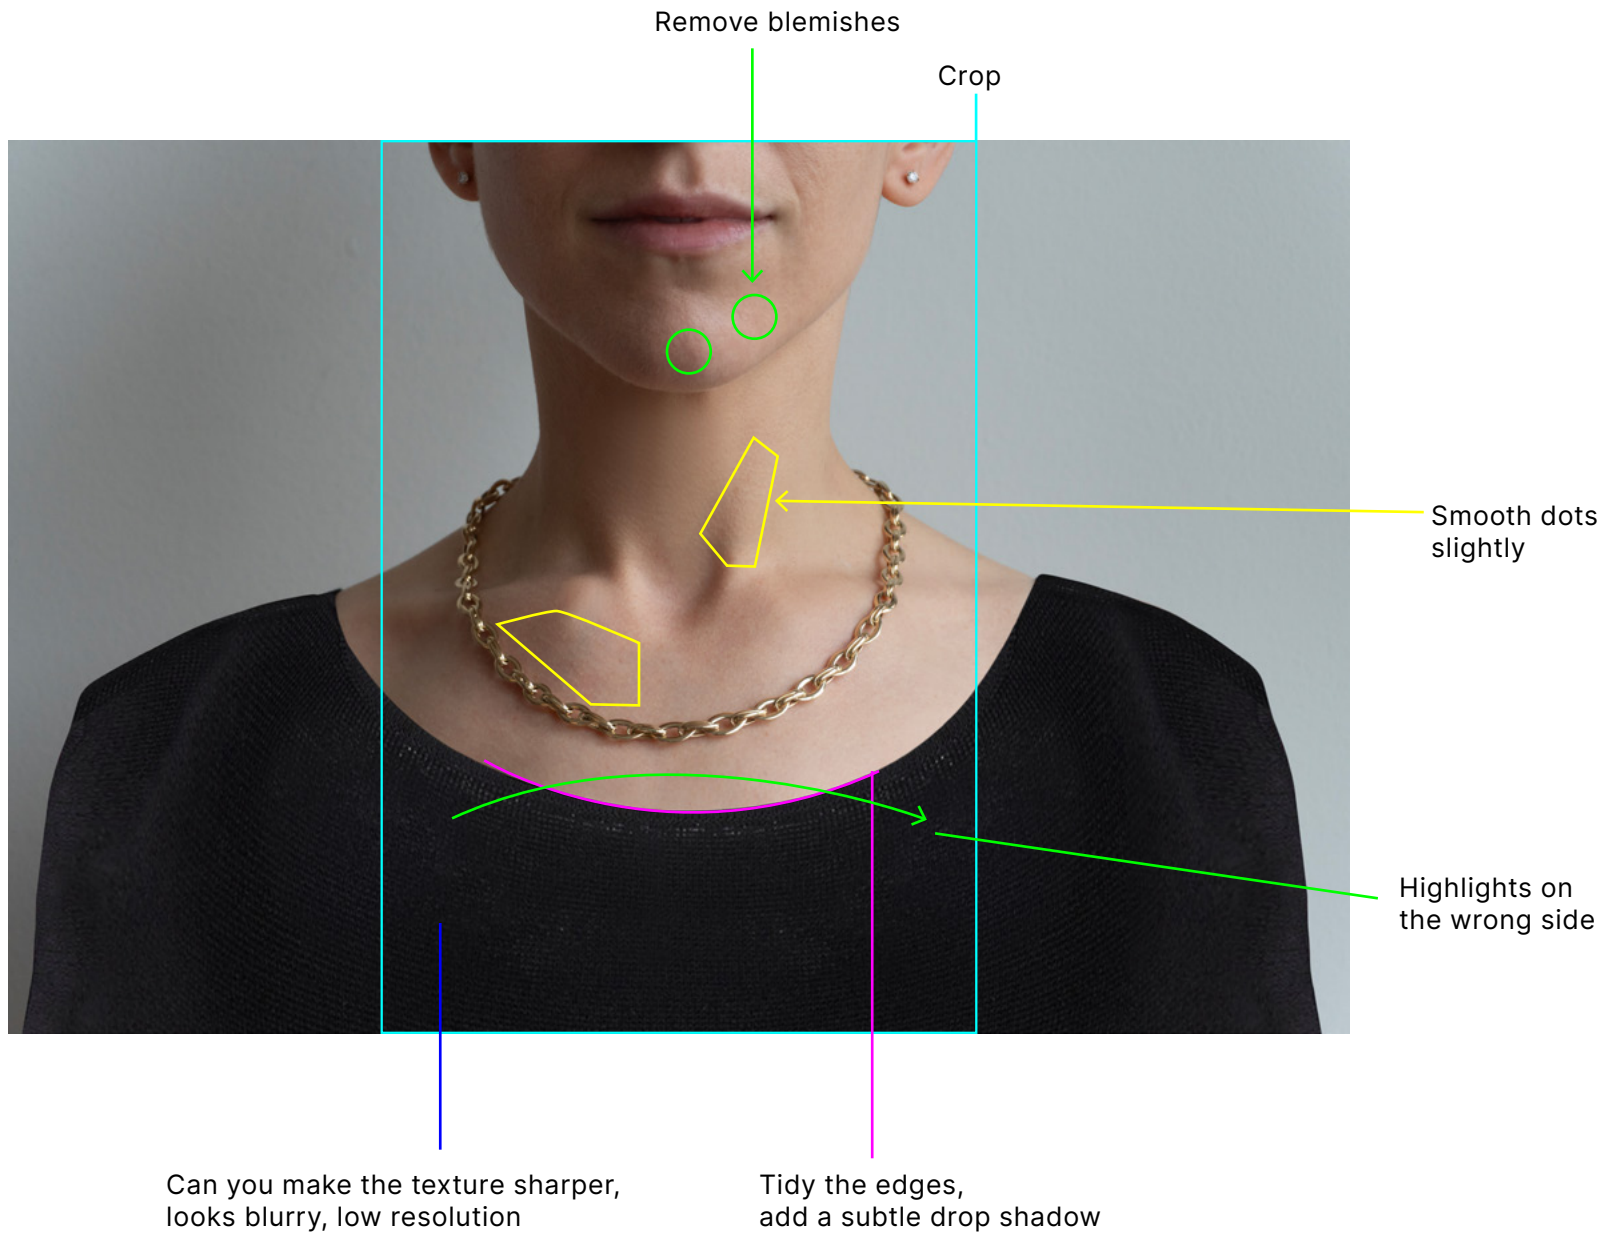

RREN

Chains Collection  
Retouching Notes  
FEB 2024

Remove blemishes

Can you close shirt a little more?

Reduce blue from hands

Smooth creases in shirt

Reduce highlights, make more gold