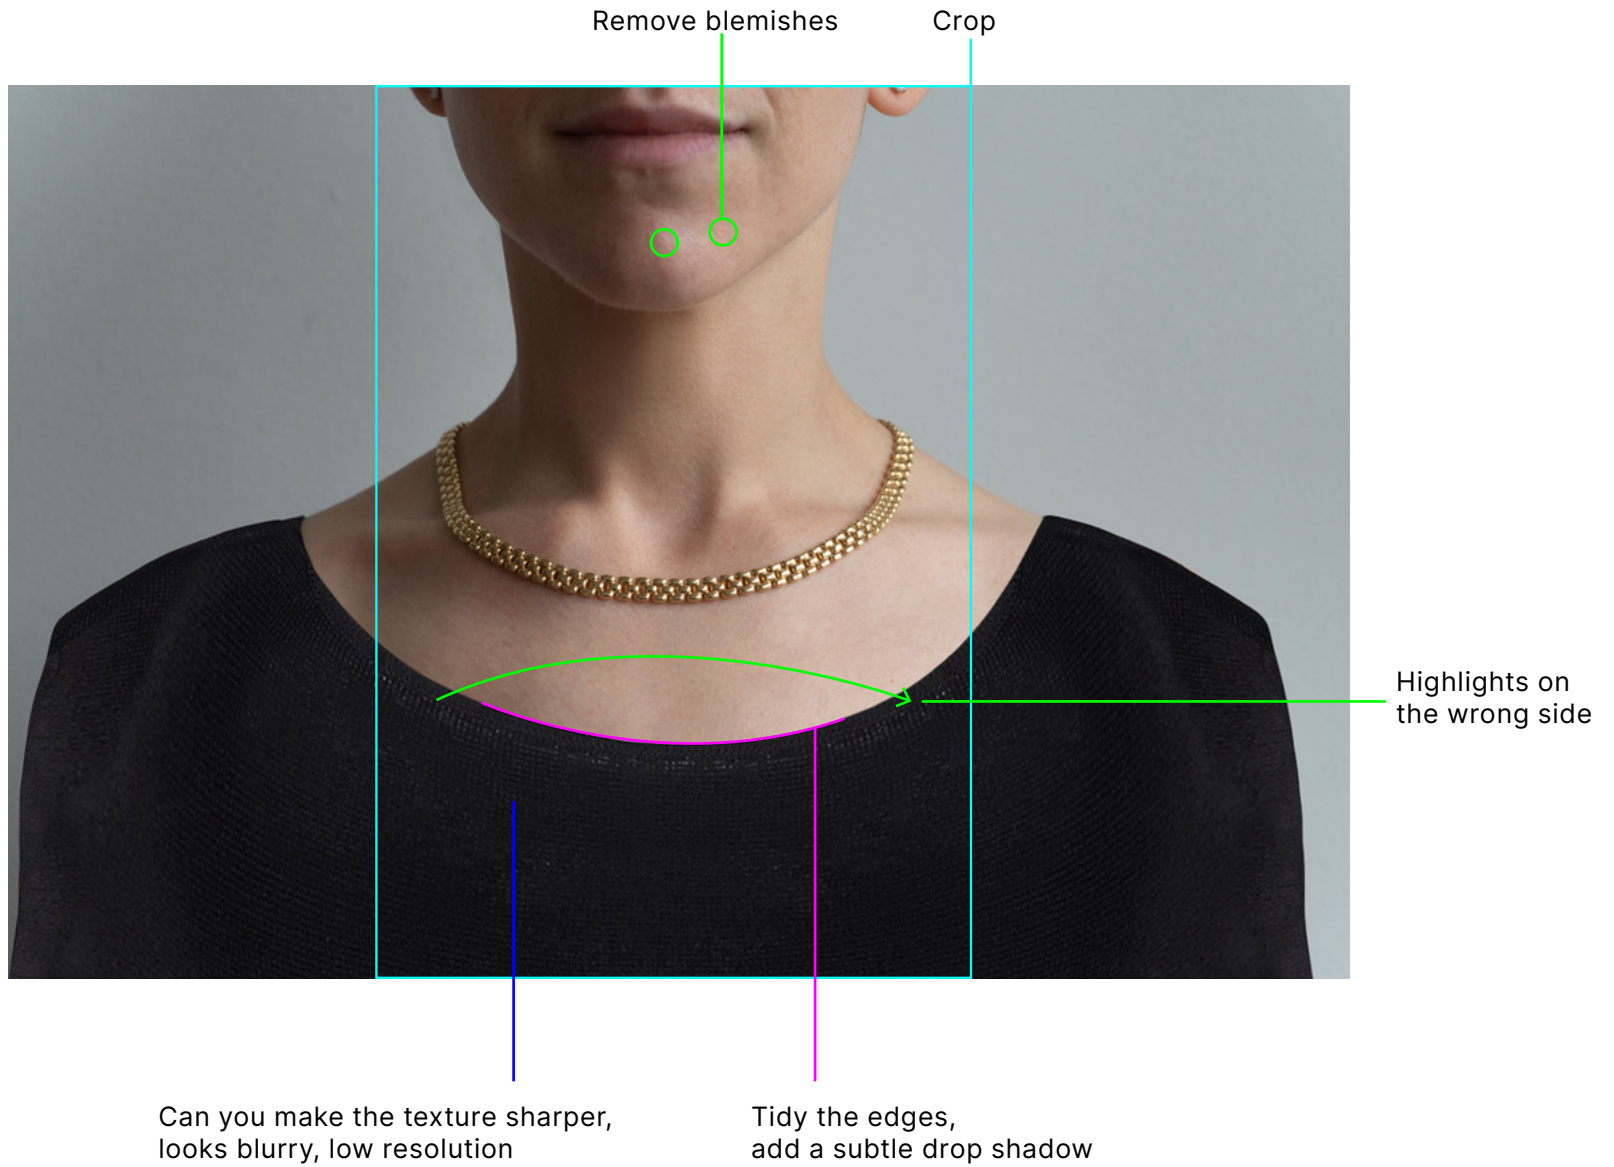

RREN

Chains Collection  
Retouching Notes  
FEB 2024

Remove blemishes

Can you close shirt a little more?

Reduce blue from hands

Smooth creases in shirt

Reduce highlights, make more gold