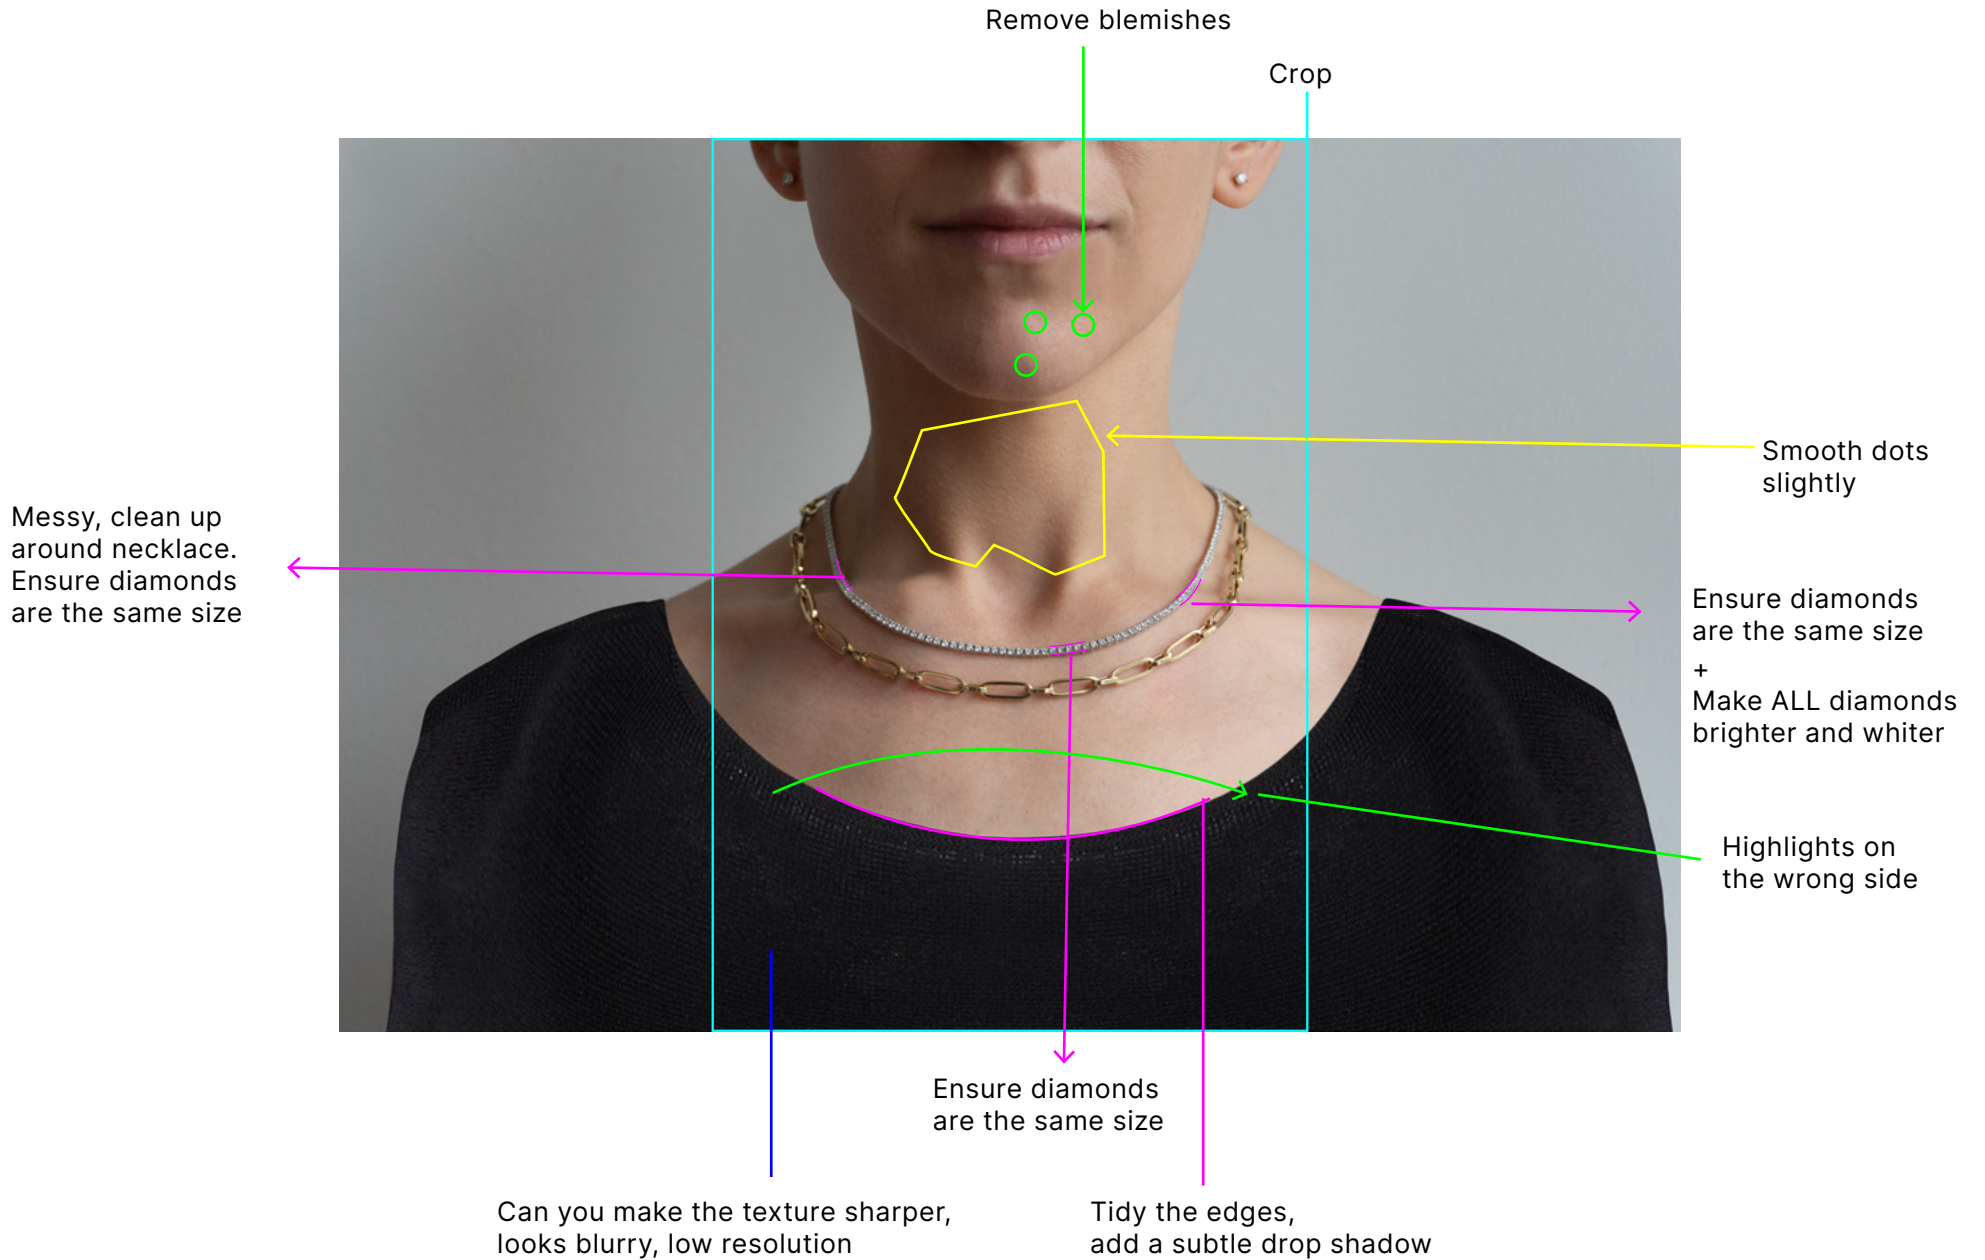

RREN

Chains Collection  
Retouching Notes  
FEB 2024

Remove blemishes

Can you close shirt a little more?

Reduce blue from hands

Smooth creases in shirt

Reduce highlights, make more gold