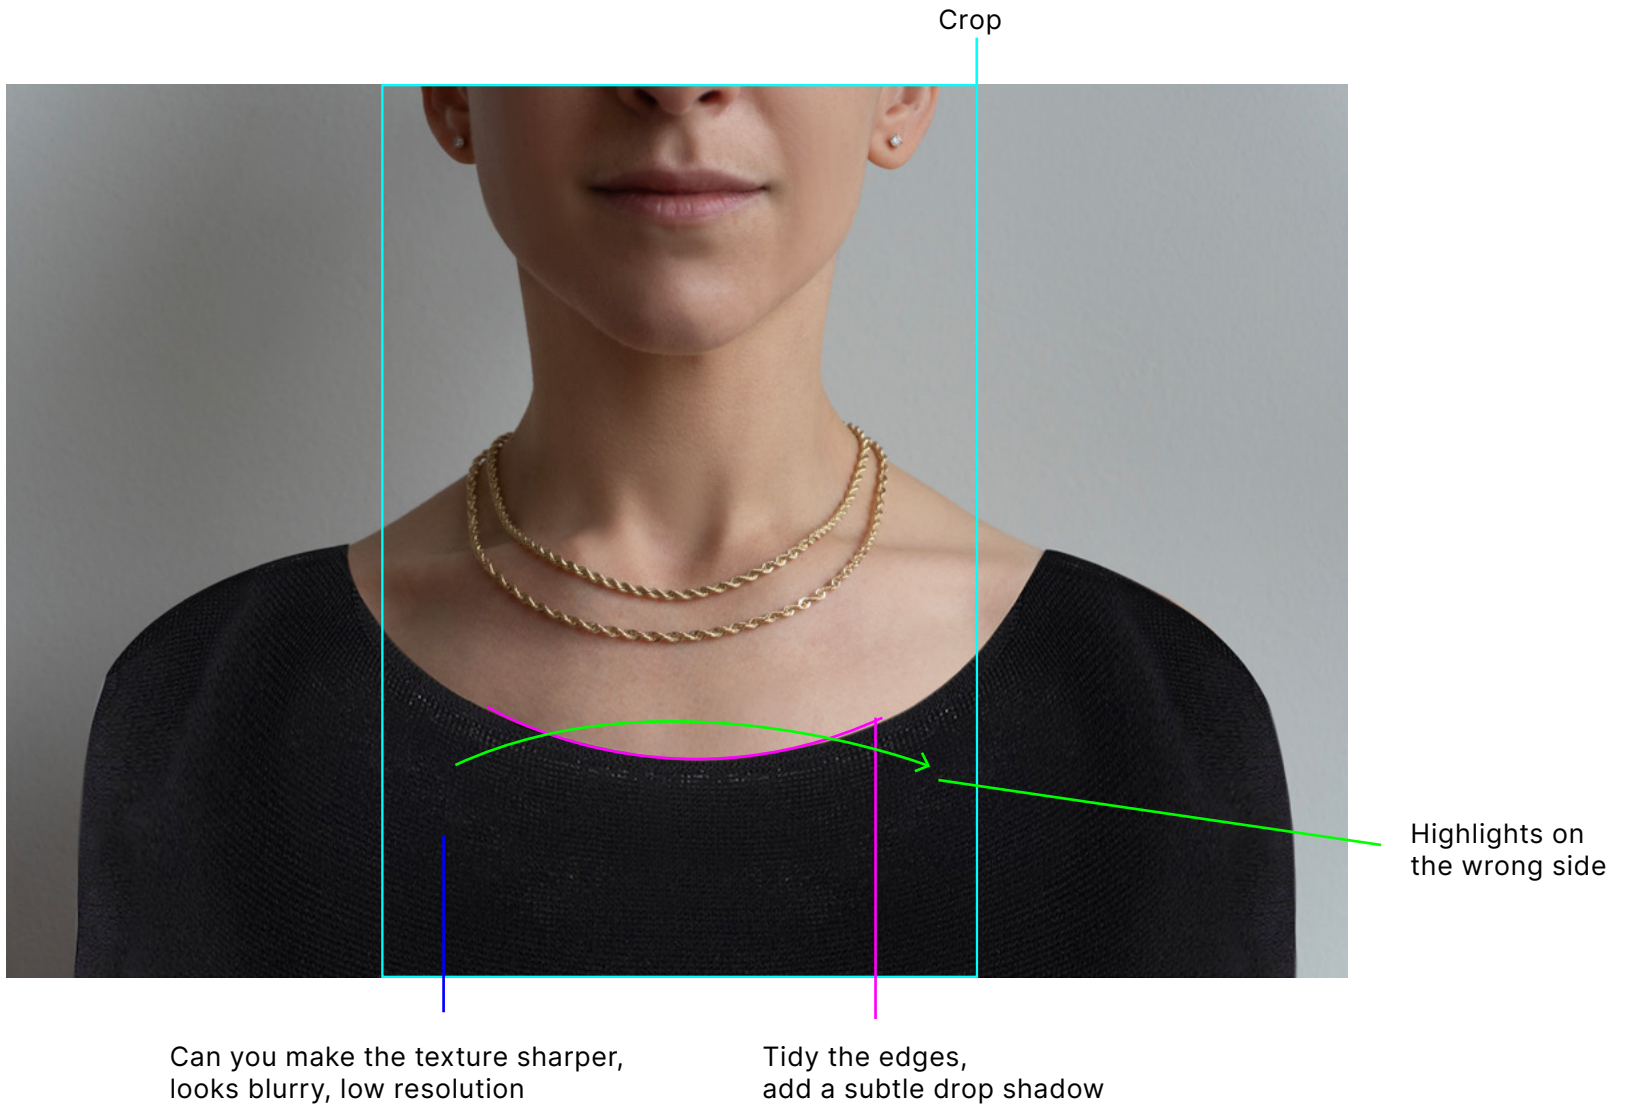

RREN

Chains Collection  
Retouching Notes  
FEB 2024

Remove blemishes

Can you close shirt a little more?

Reduce blue from hands

Smooth creases in shirt

Reduce highlights, make more gold