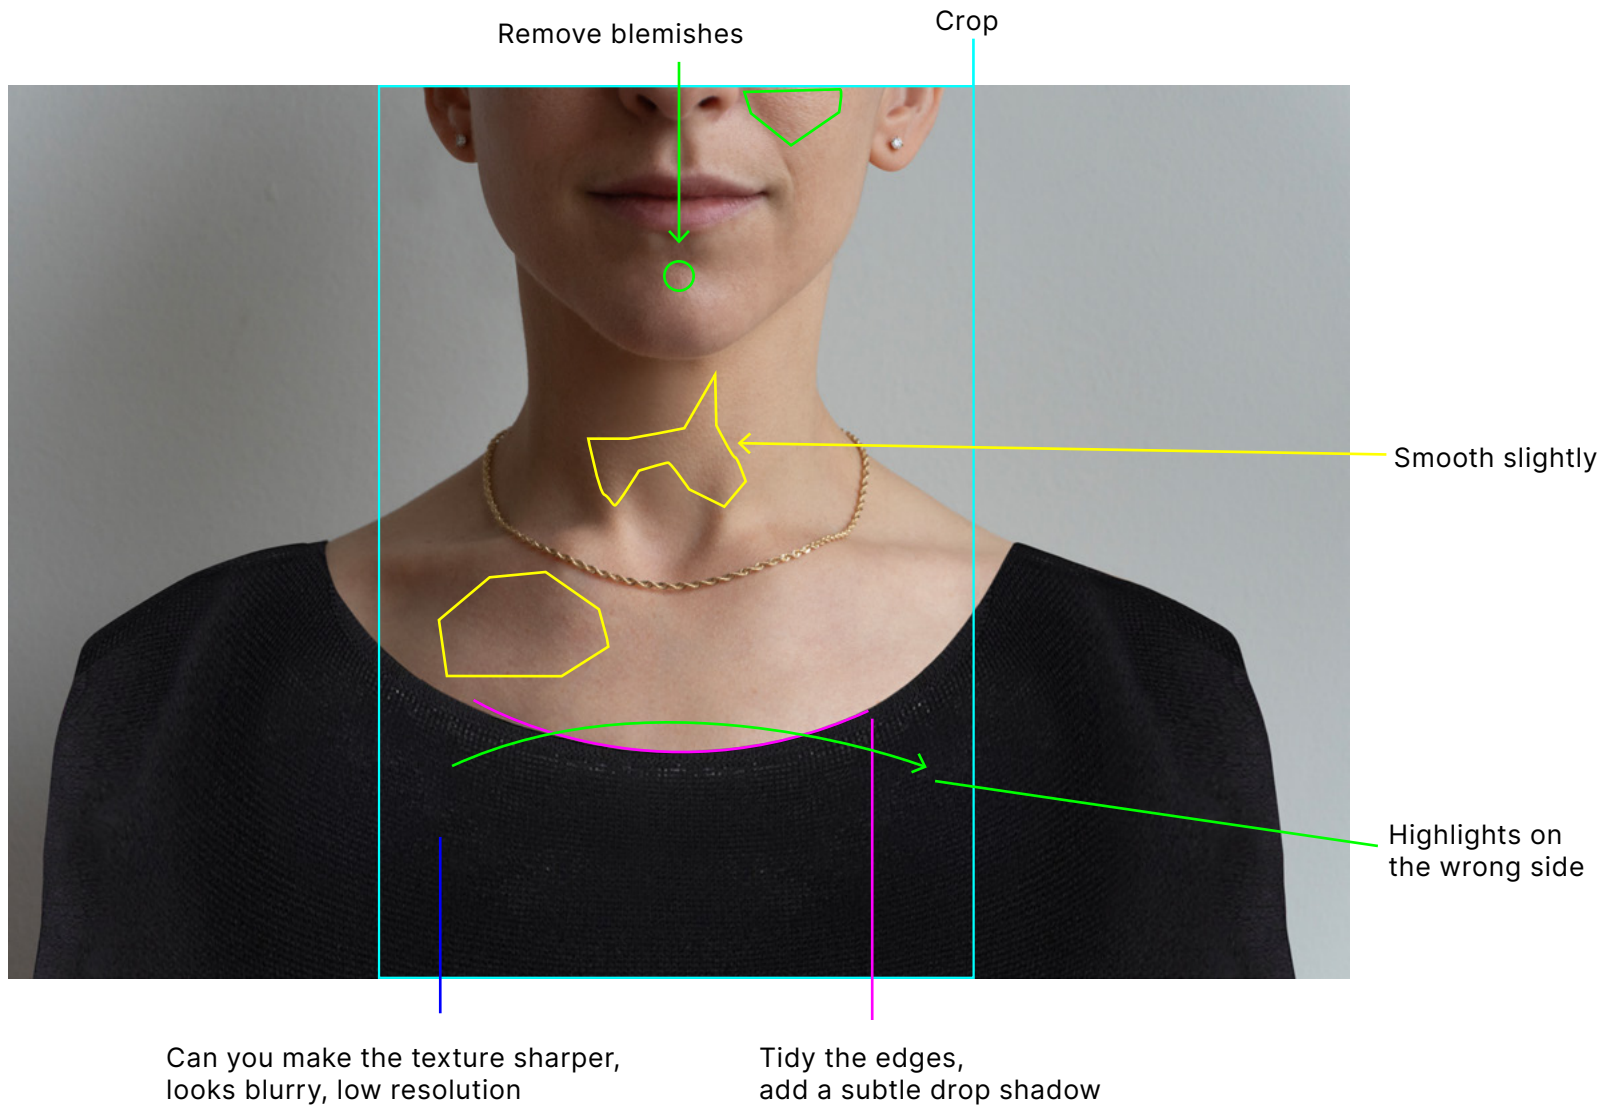

RREN

Chains Collection  
Retouching Notes  
FEB 2024

Remove blemishes

Can you close shirt a little more?

Reduce blue from hands

Smooth creases in shirt

Reduce highlights, make more gold