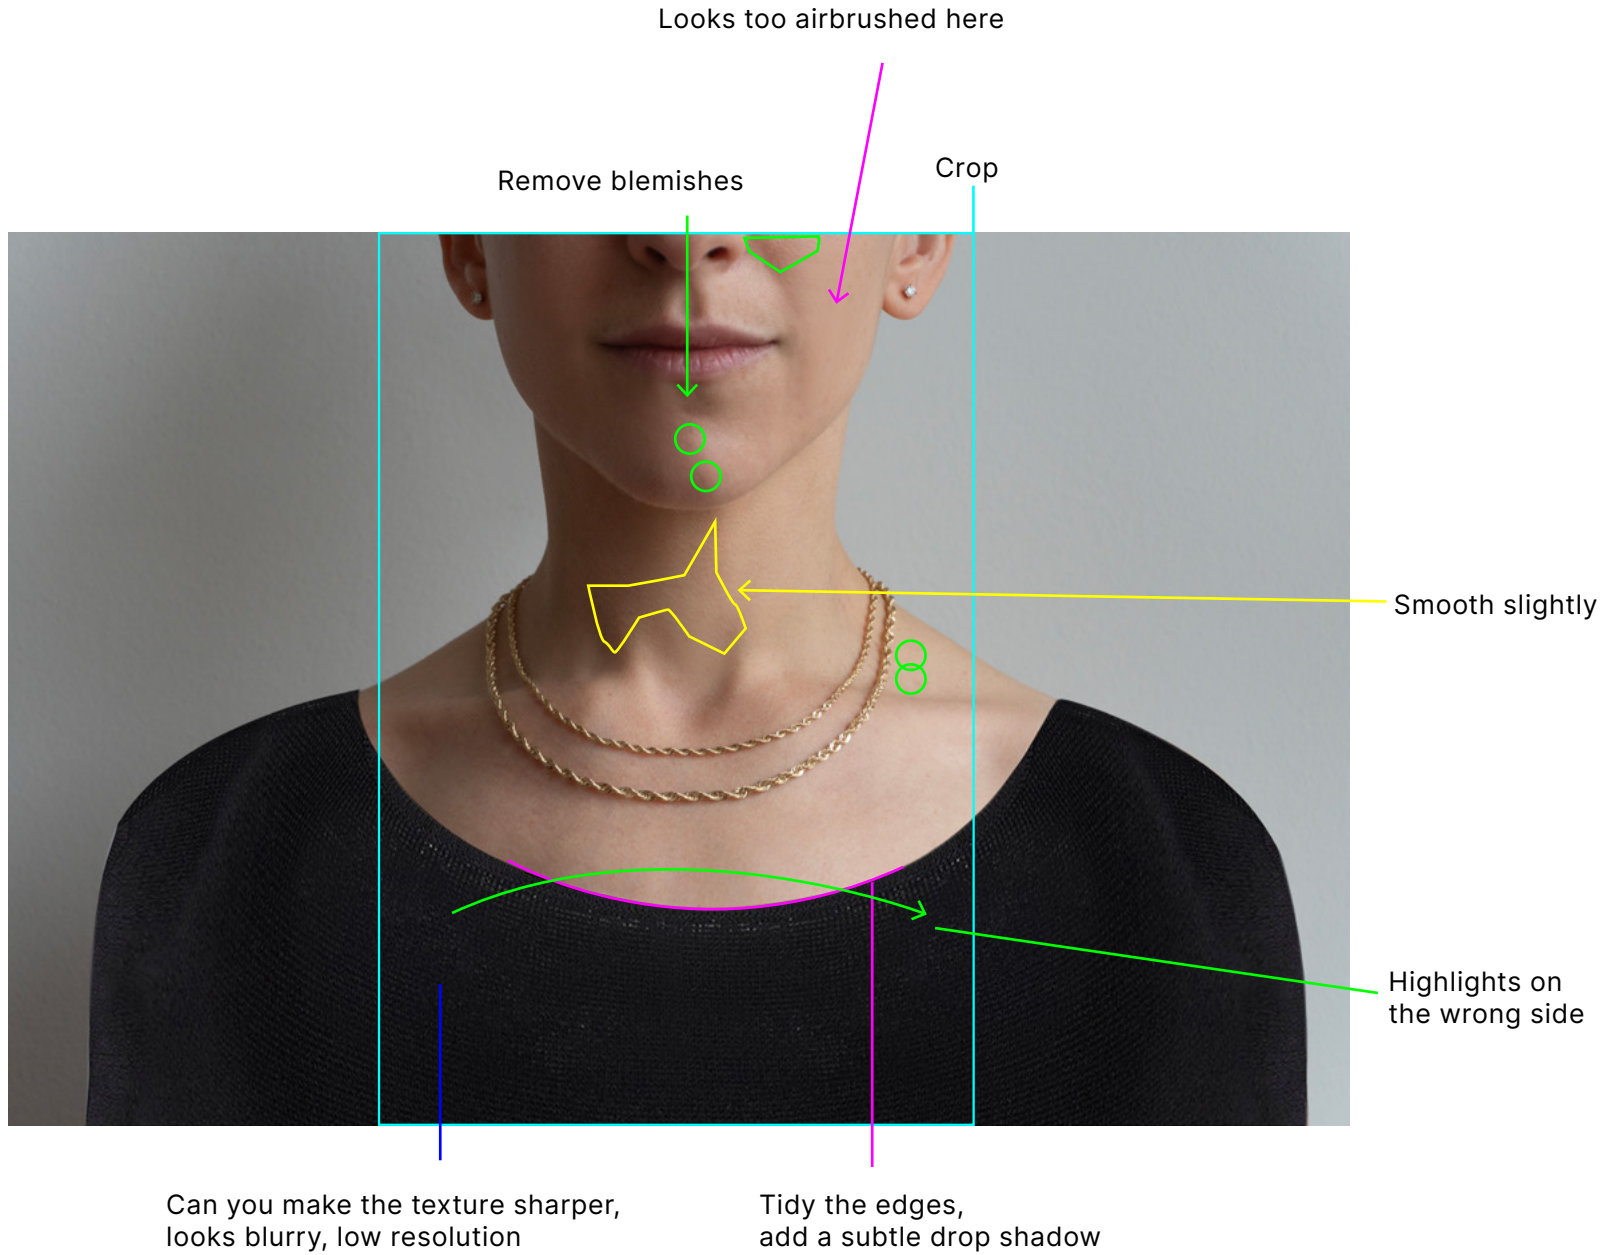

RREN

Chains Collection  
Retouching Notes  
FEB 2024

Remove blemishes

Can you close shirt a little more?

Reduce blue from hands

Smooth creases in shirt

Reduce highlights, make more gold