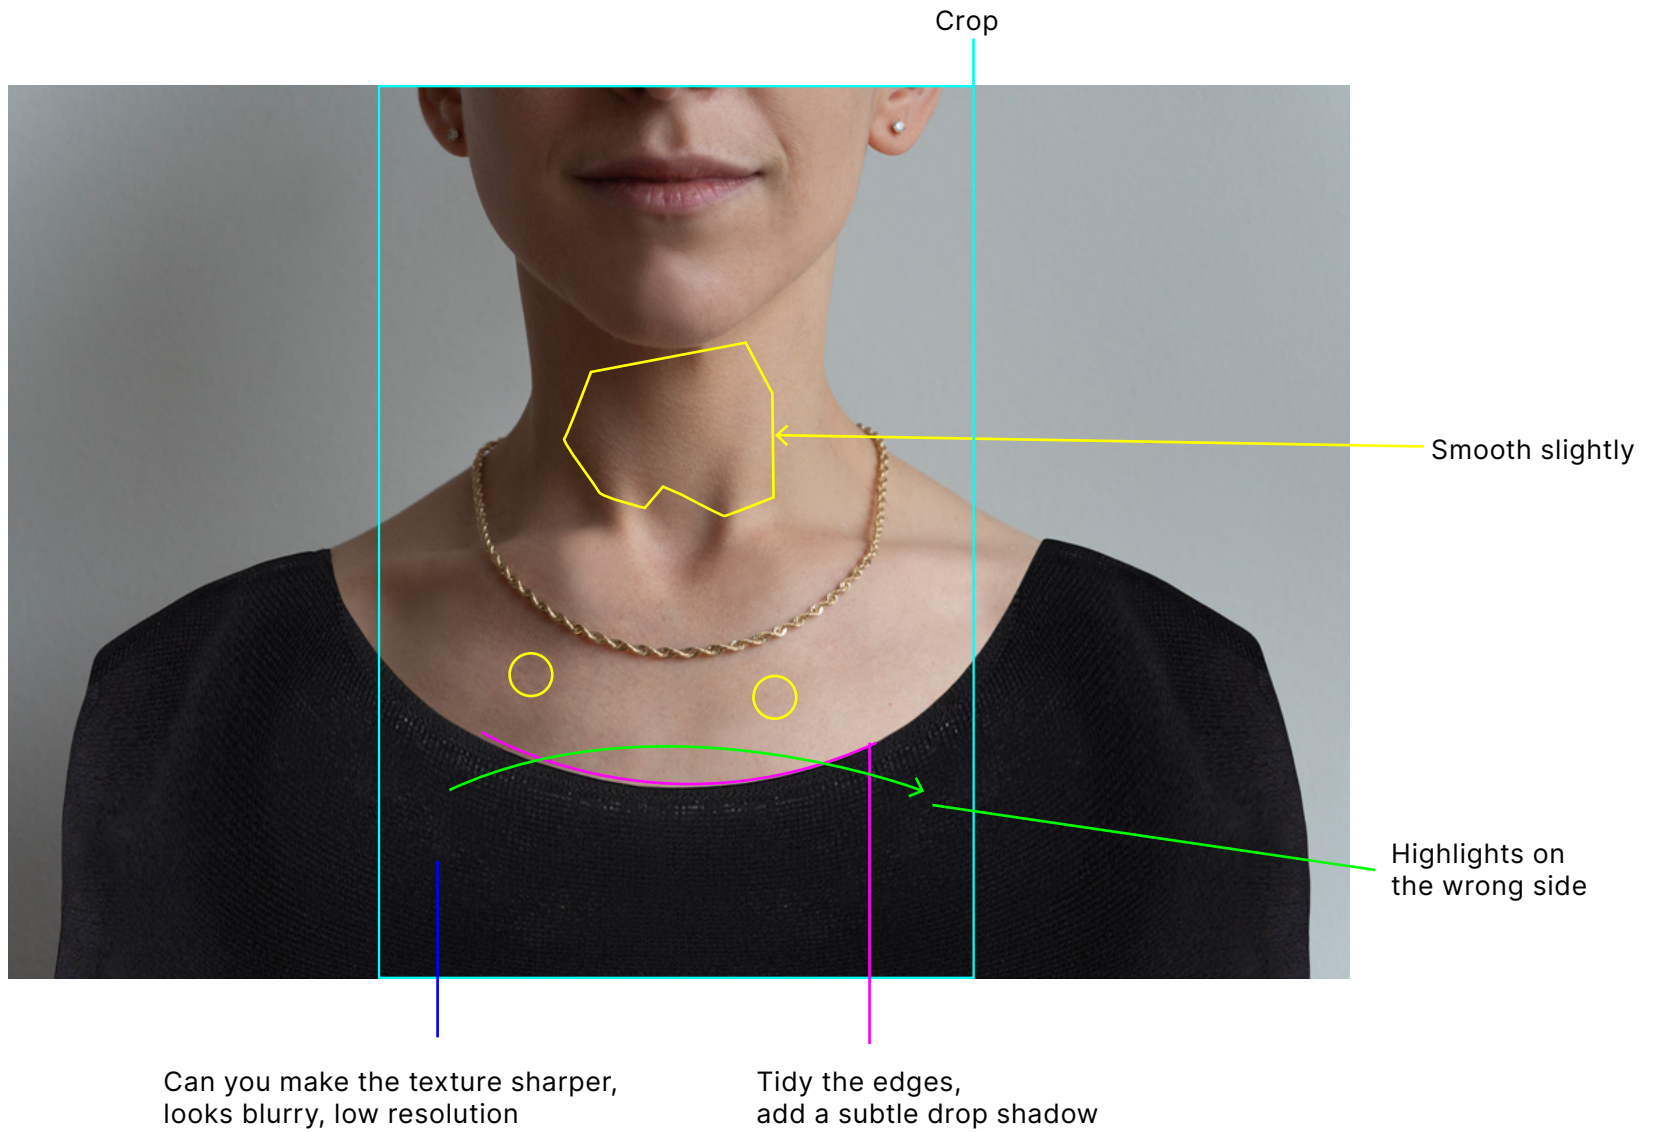

RREN

Chains Collection  
Retouching Notes  
FEB 2024

Remove blemishes

Can you close shirt a little more?

Reduce blue from hands

Smooth creases in shirt

Reduce highlights, make more gold