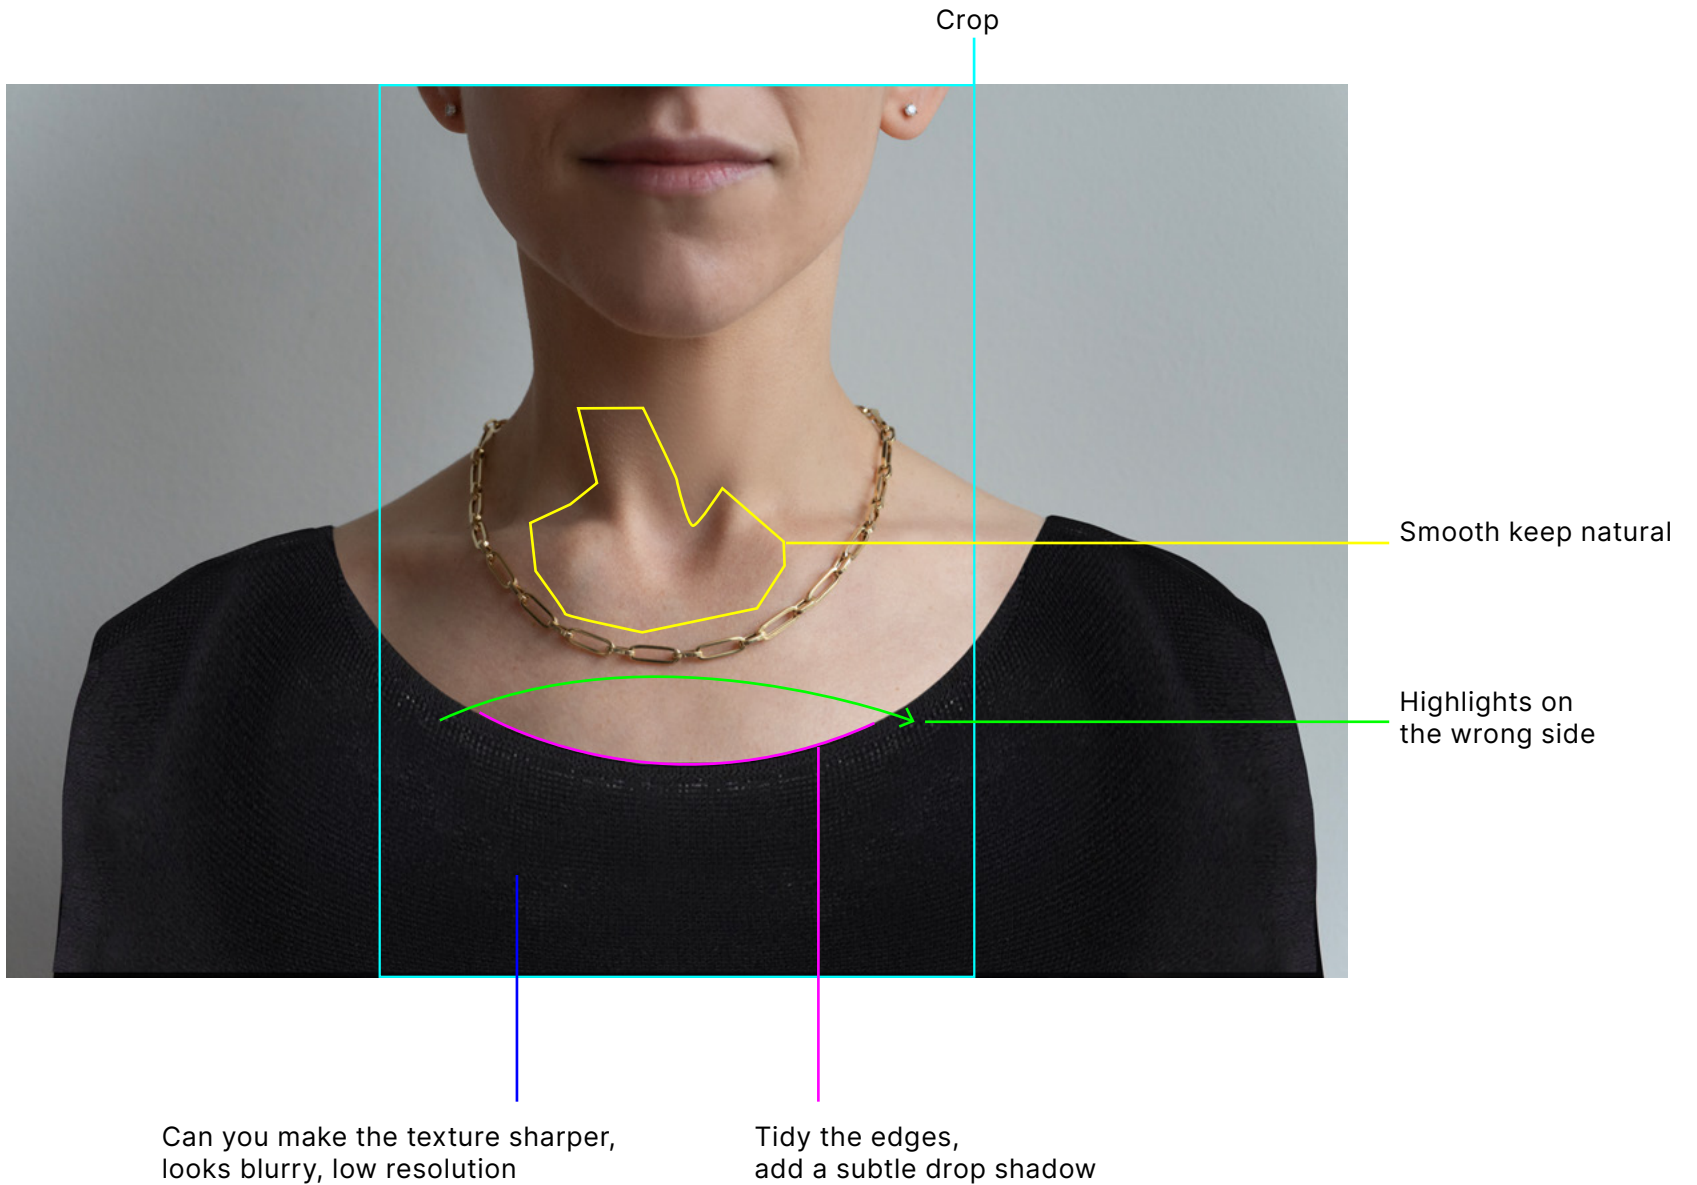

RREN

Chains Collection  
Retouching Notes  
FEB 2024

Remove blemishes

Can you close shirt a little more?

Reduce blue from hands

Smooth creases in shirt

Reduce highlights, make more gold