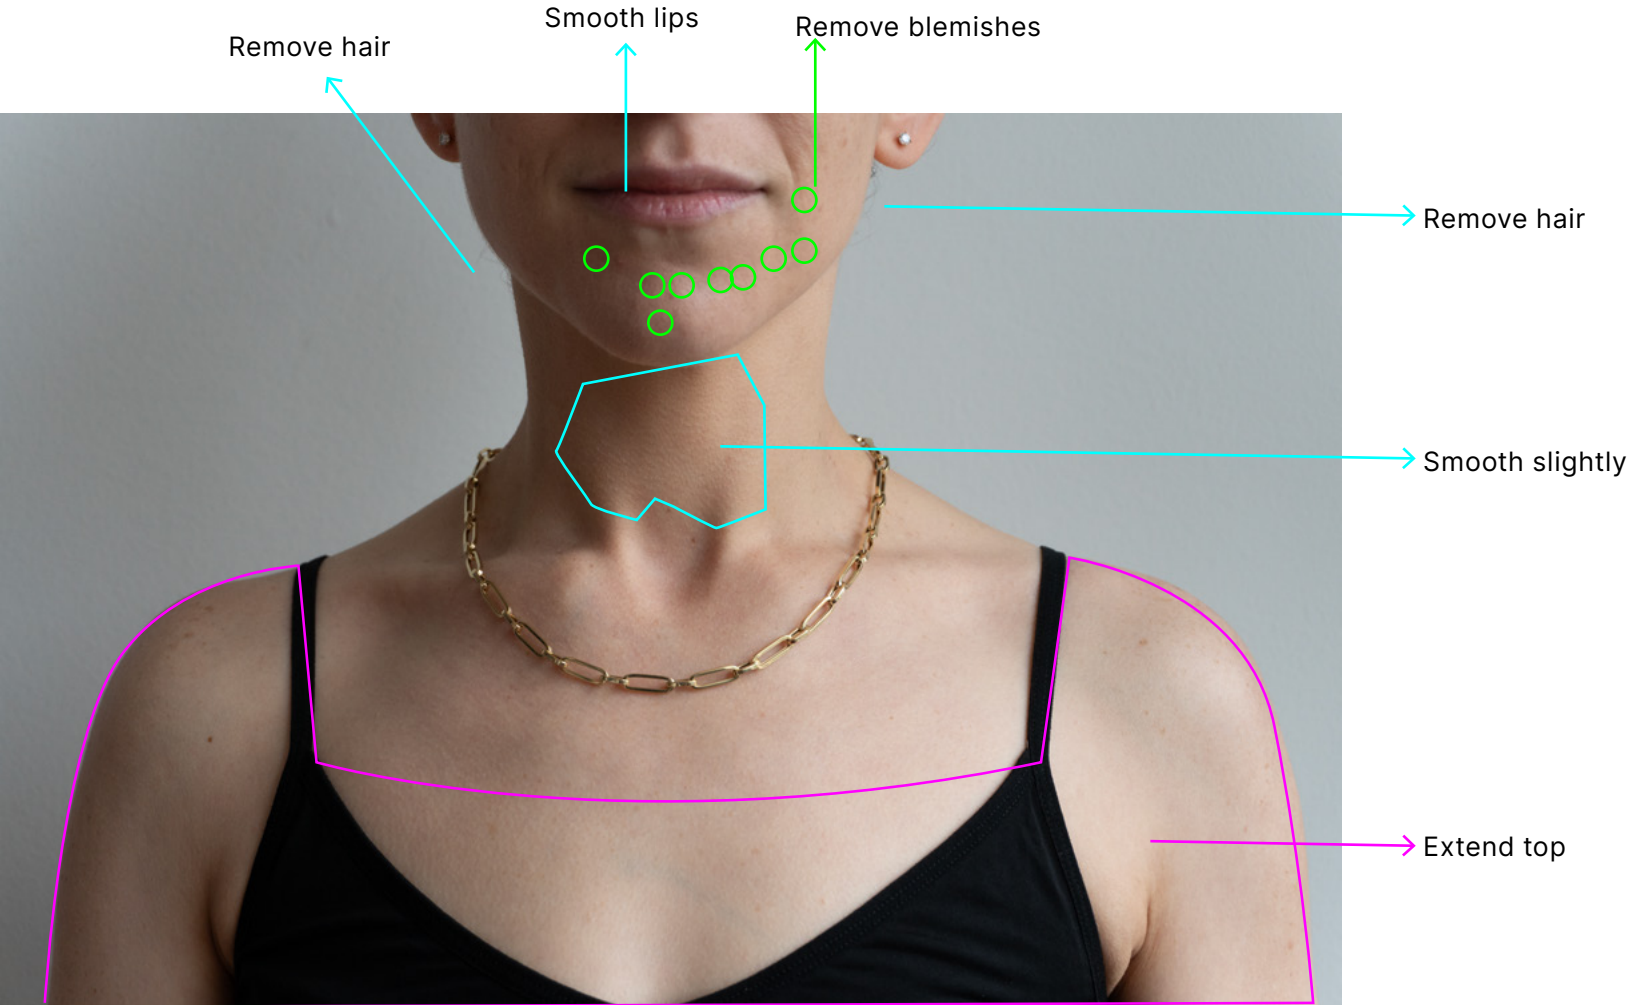

RREN

Chains Collection  
Retouching Notes  
FEB 2024

Smooth creases in shirt

reduce blue in skin

straighten

remove scratches in gold

straighten

remove scratches in gold

remove these reflections

remove scratches in gold