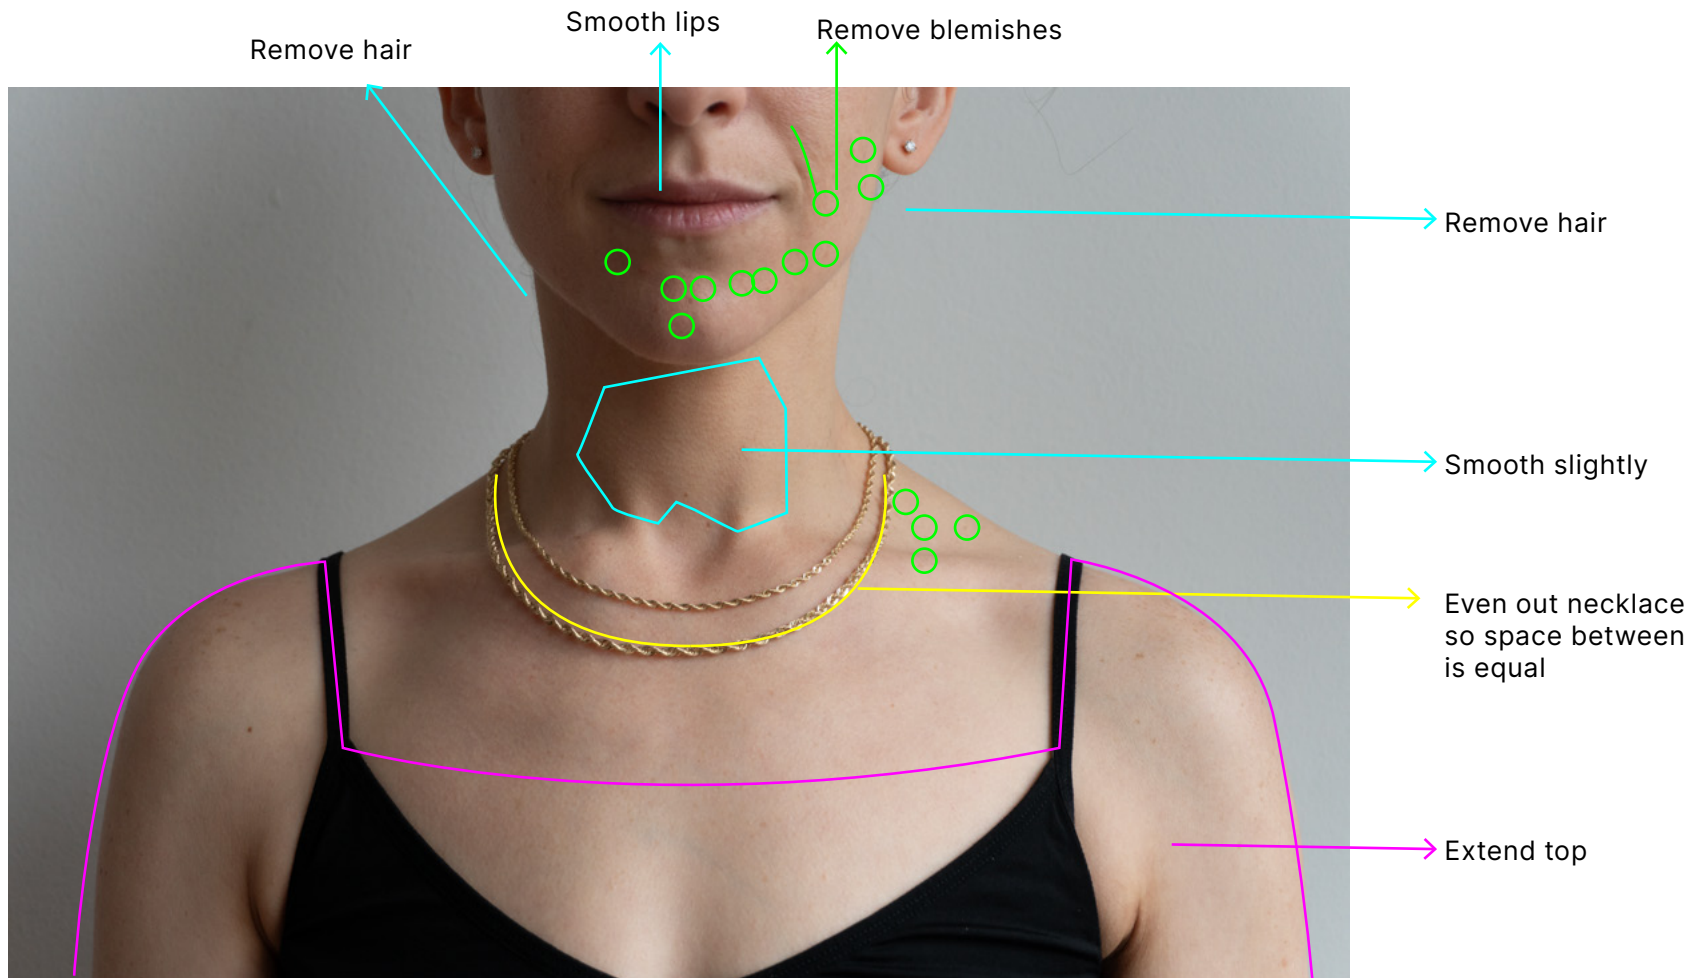

RREN

Chains Collection  
Retouching Notes  
FEB 2024

Smooth creases in shirt

reduce blue in skin

straighten

remove scratches in gold

straighten

remove scratches in gold

remove these reflections

remove scratches in gold