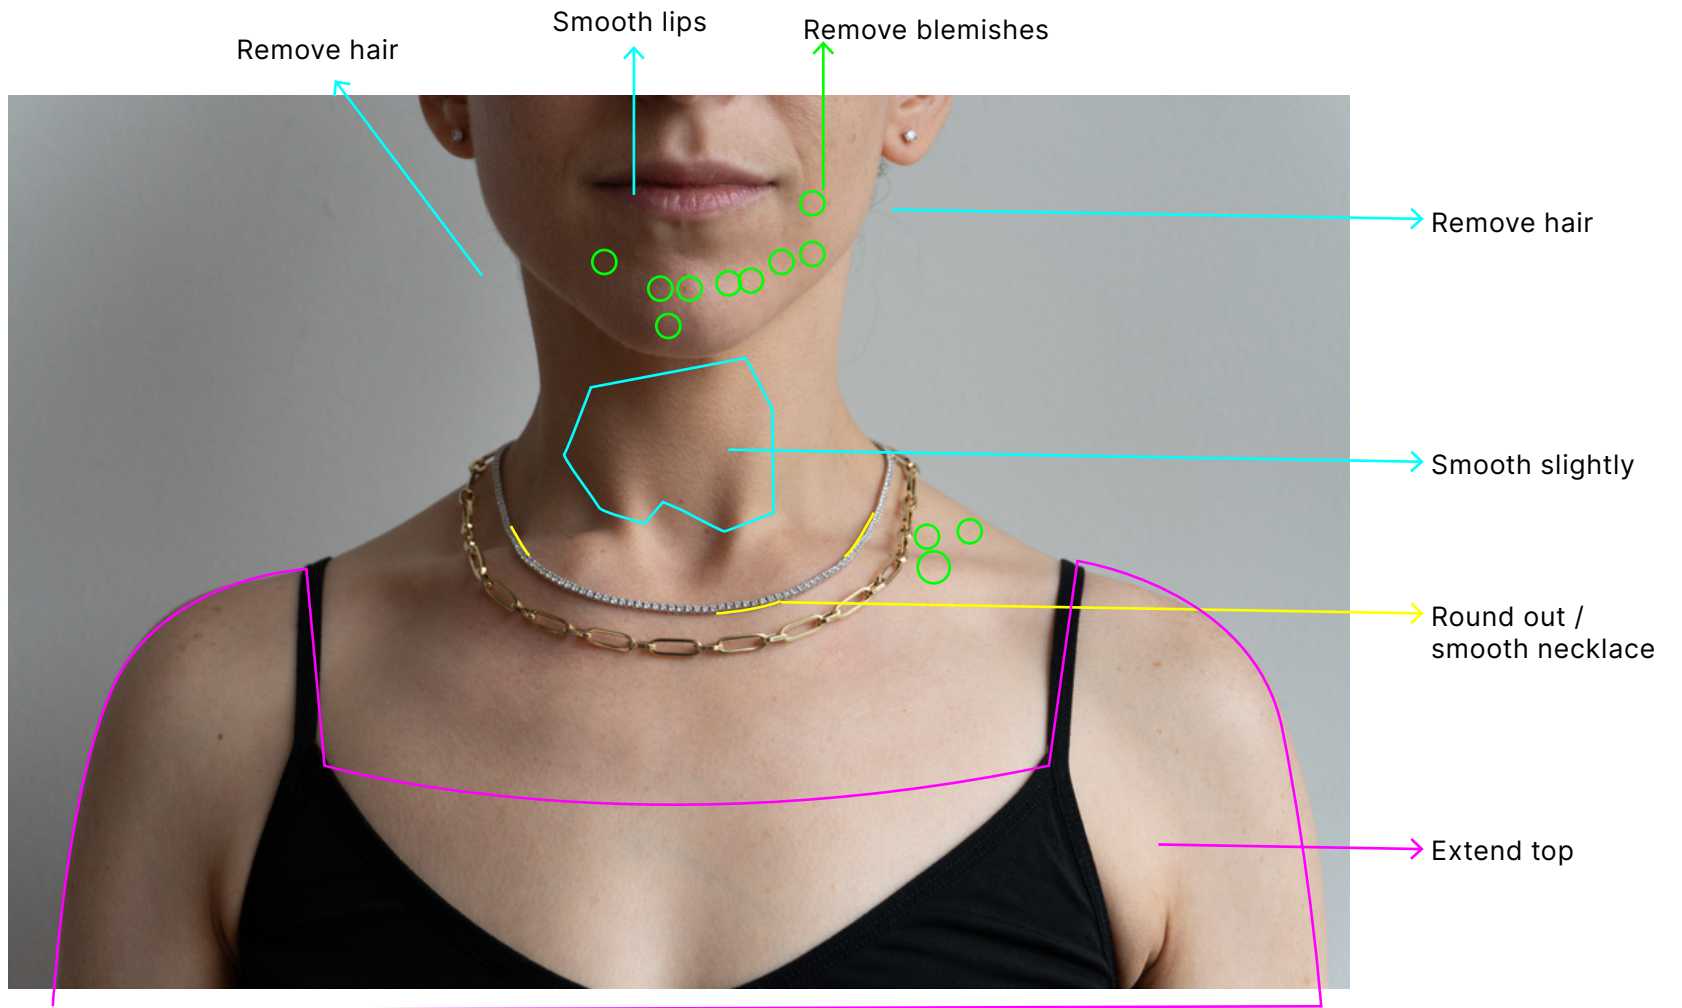

RREN

Chains Collection  
Retouching Notes  
FEB 2024

Smooth creases in shirt

reduce blue in skin

straighten

remove scratches in gold

straighten

remove scratches in gold

remove these reflections

remove scratches in gold