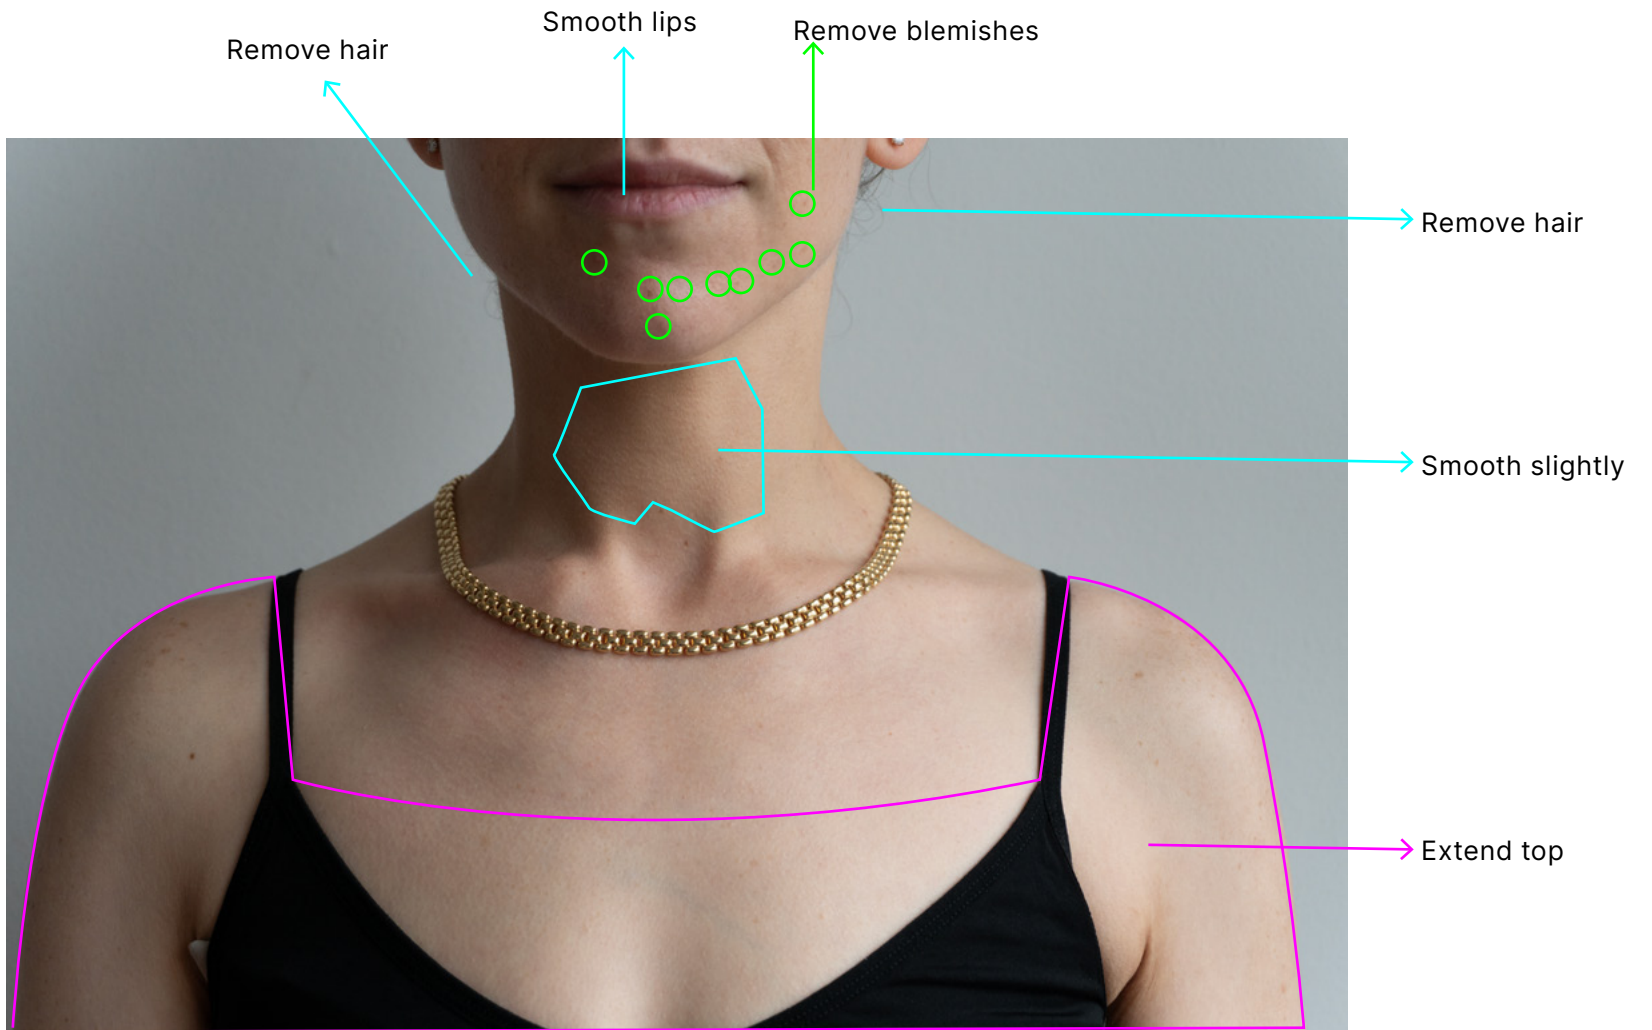

RREN

Chains Collection  
Retouching Notes  
FEB 2024

Smooth creases in shirt

reduce blue in skin

straighten

remove scratches in gold

straighten

remove scratches in gold

remove these reflections

remove scratches in gold