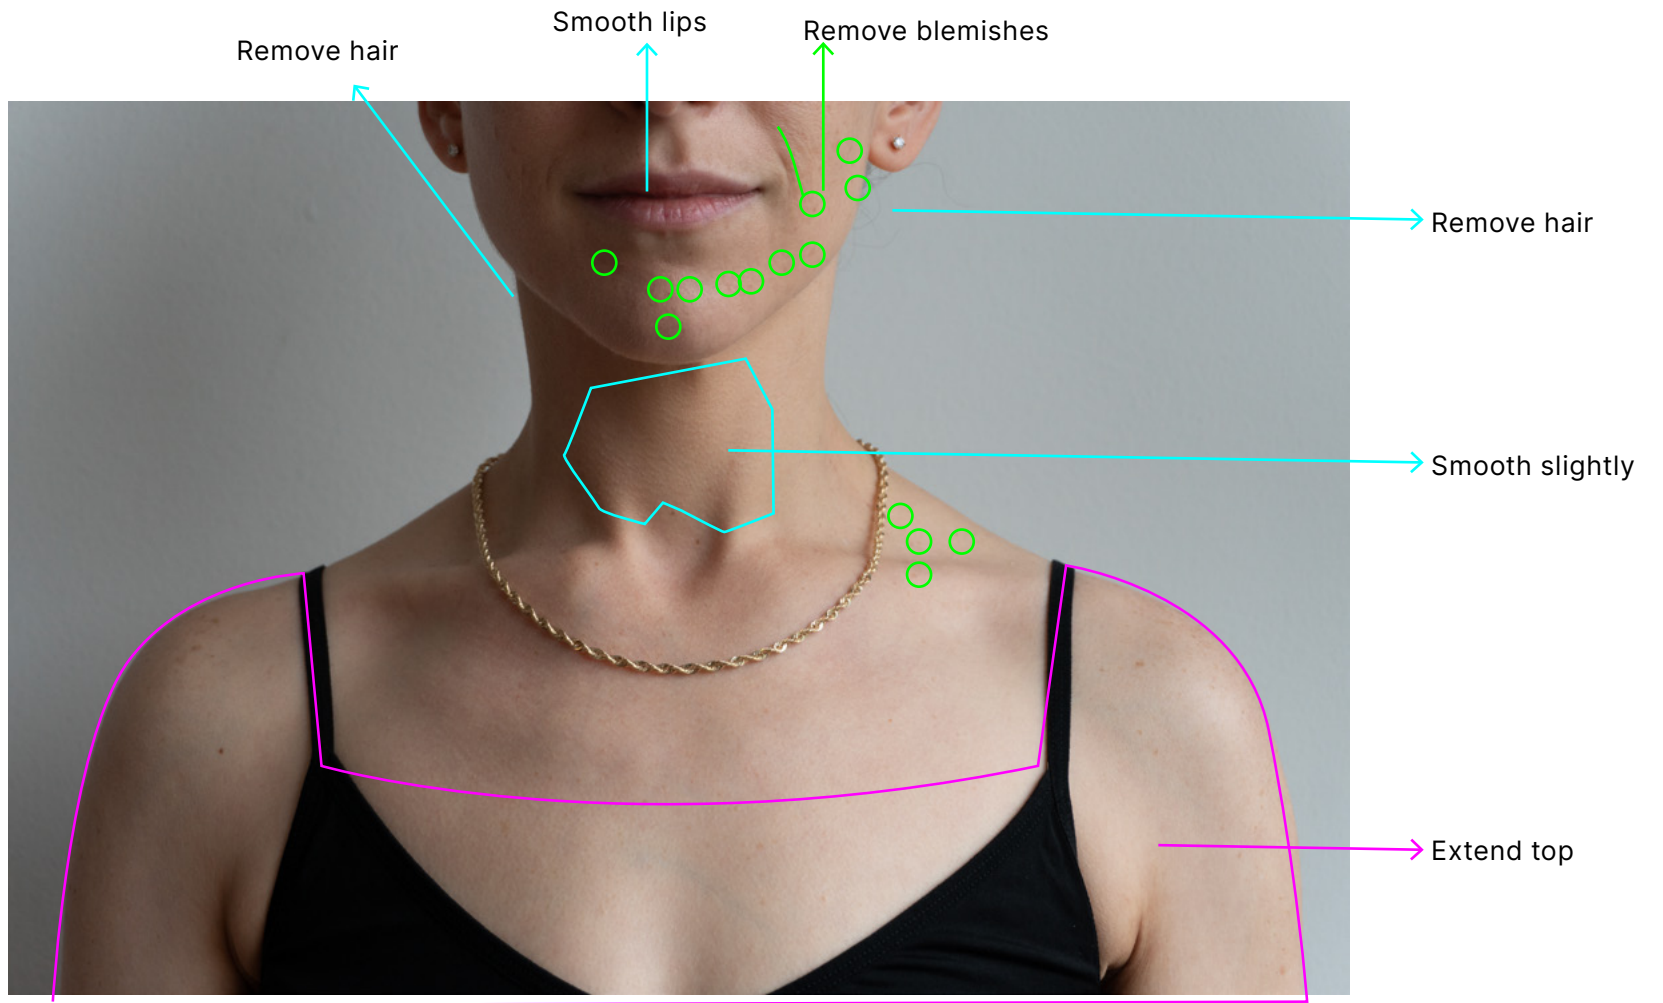

RREN

Chains Collection  
Retouching Notes  
FEB 2024

Smooth creases in shirt

reduce blue in skin

straighten

remove scratches in gold

straighten

remove scratches in gold

remove these reflections

remove scratches in gold