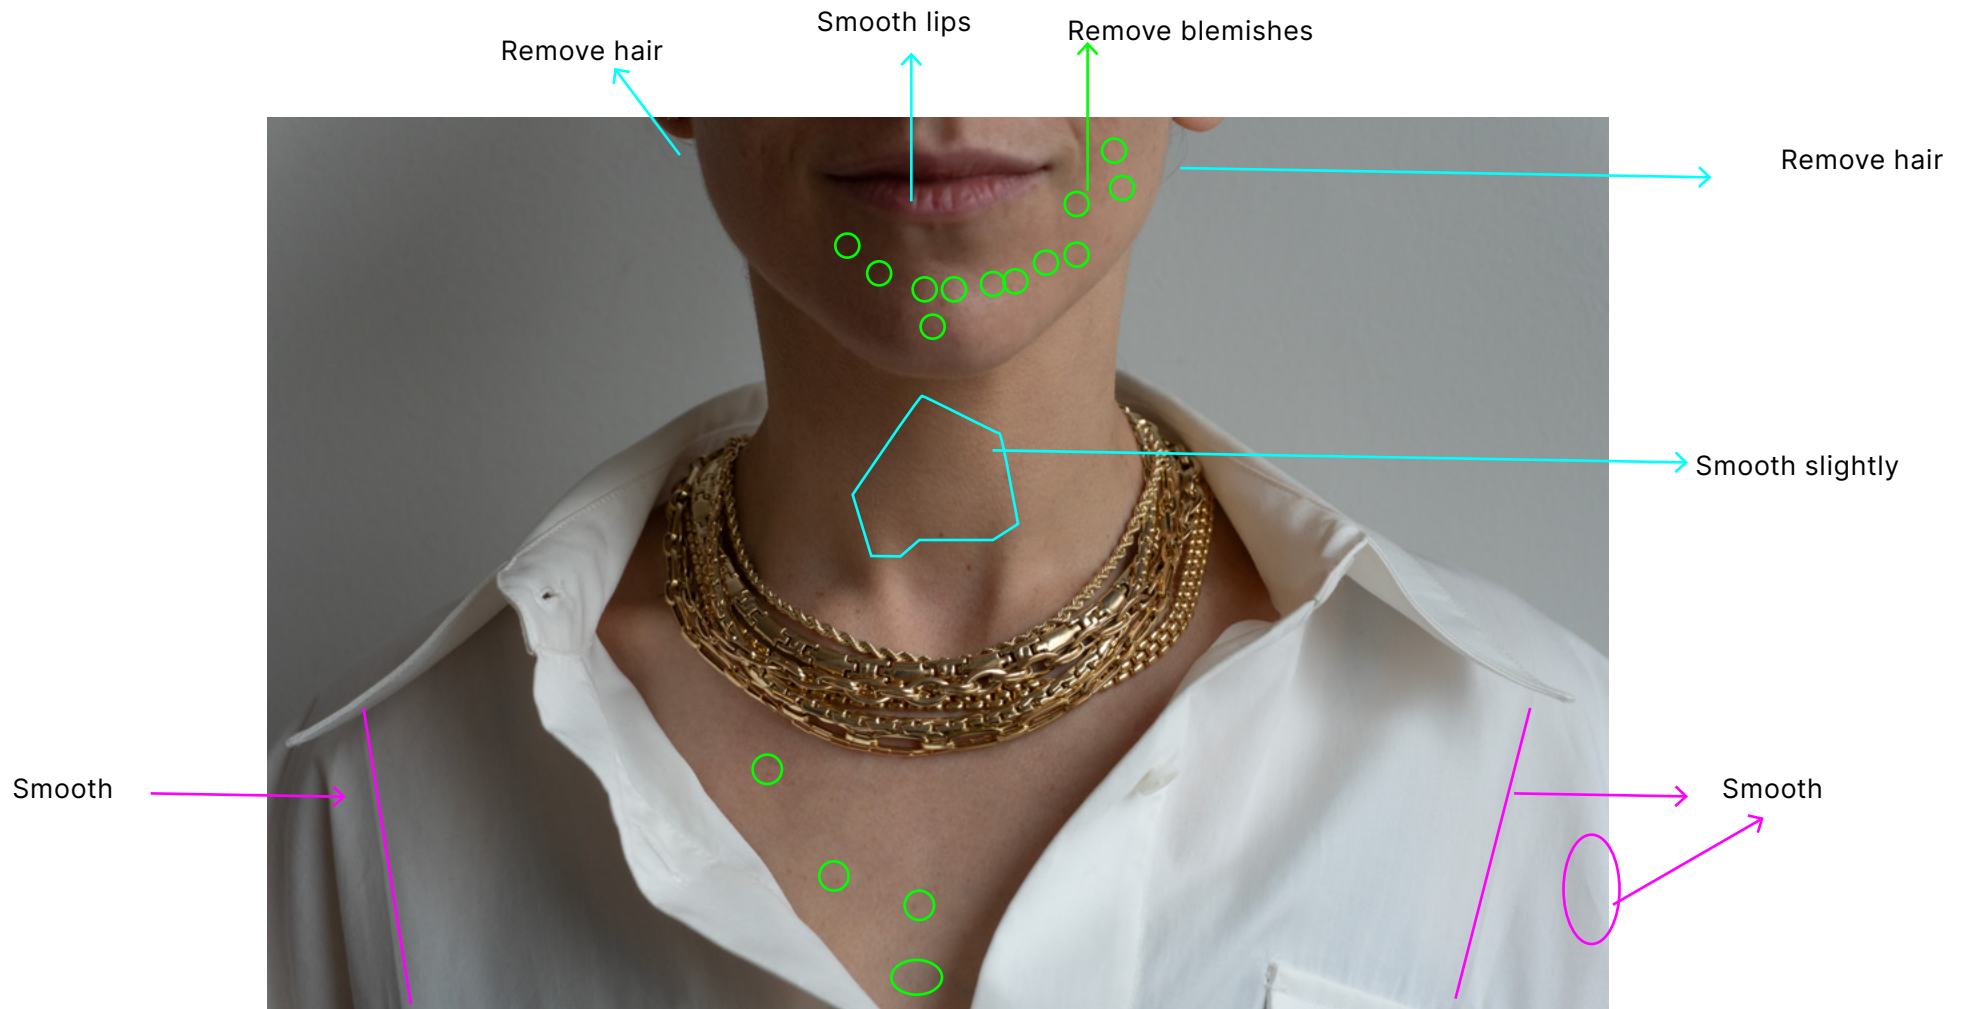

RREN

Chains Collection  
Retouching Notes  
FEB 2024

Smooth creases in shirt

reduce blue in skin

straighten

remove scratches in gold

straighten

remove scratches in gold

remove these reflections

remove scratches in gold