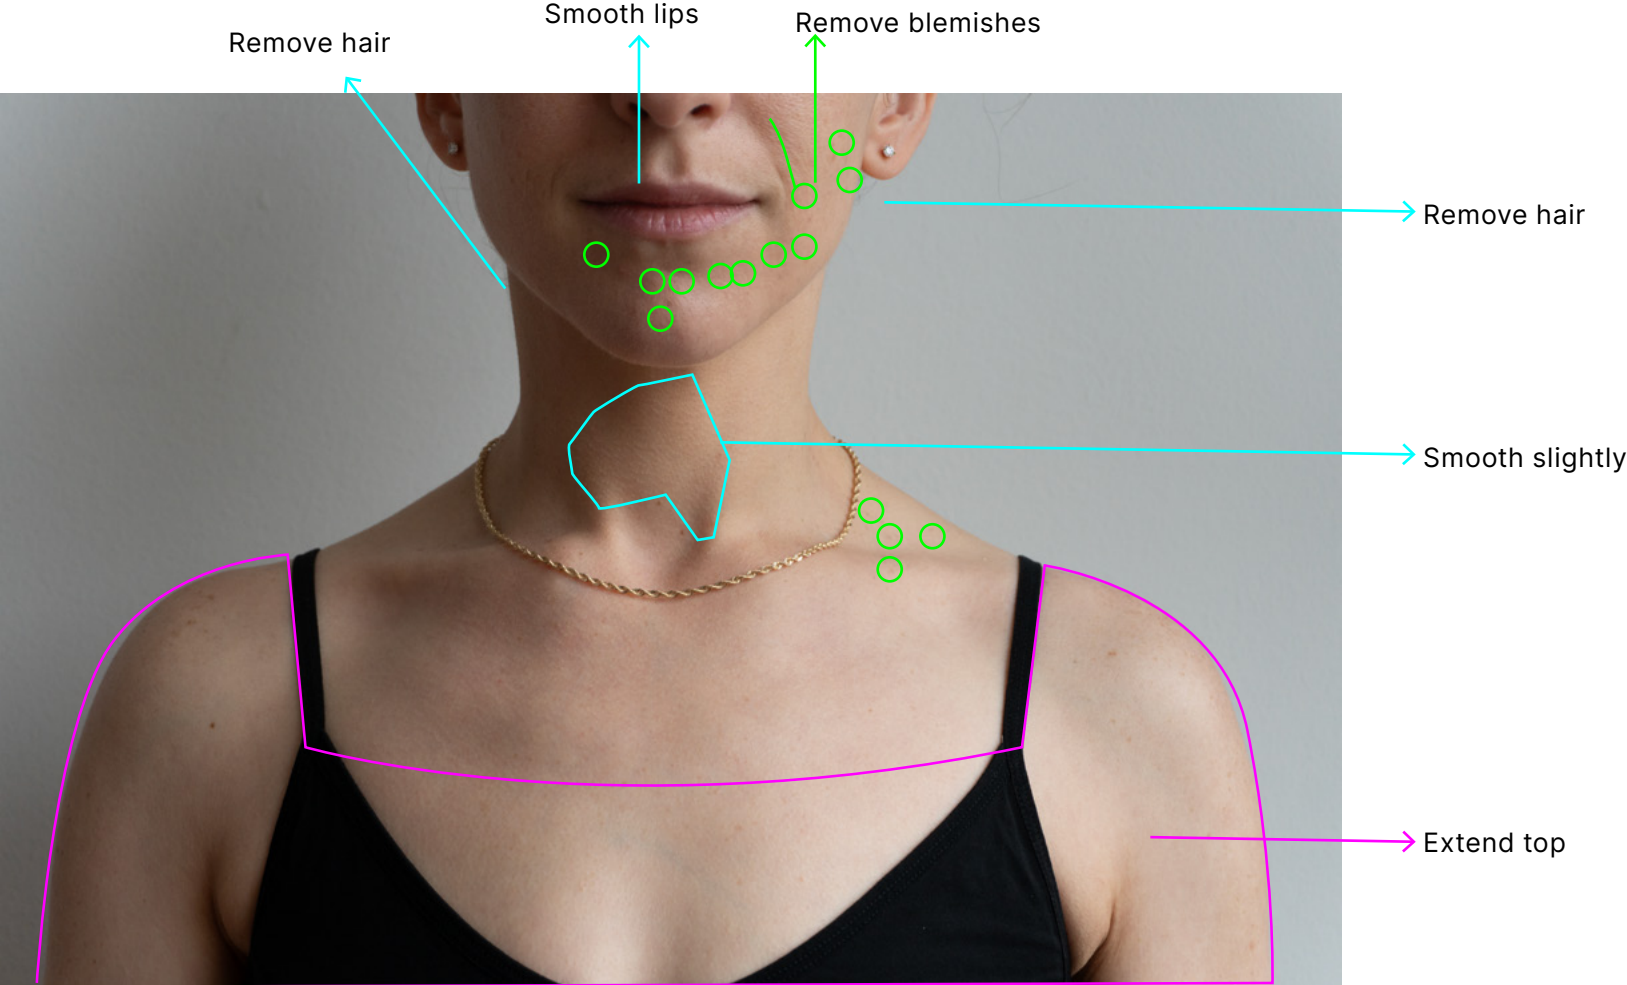

RREN

Chains Collection  
Retouching Notes  
FEB 2024

Smooth creases in shirt

reduce blue in skin

straighten

remove scratches in gold

straighten

remove scratches in gold

remove these reflections

remove scratches in gold