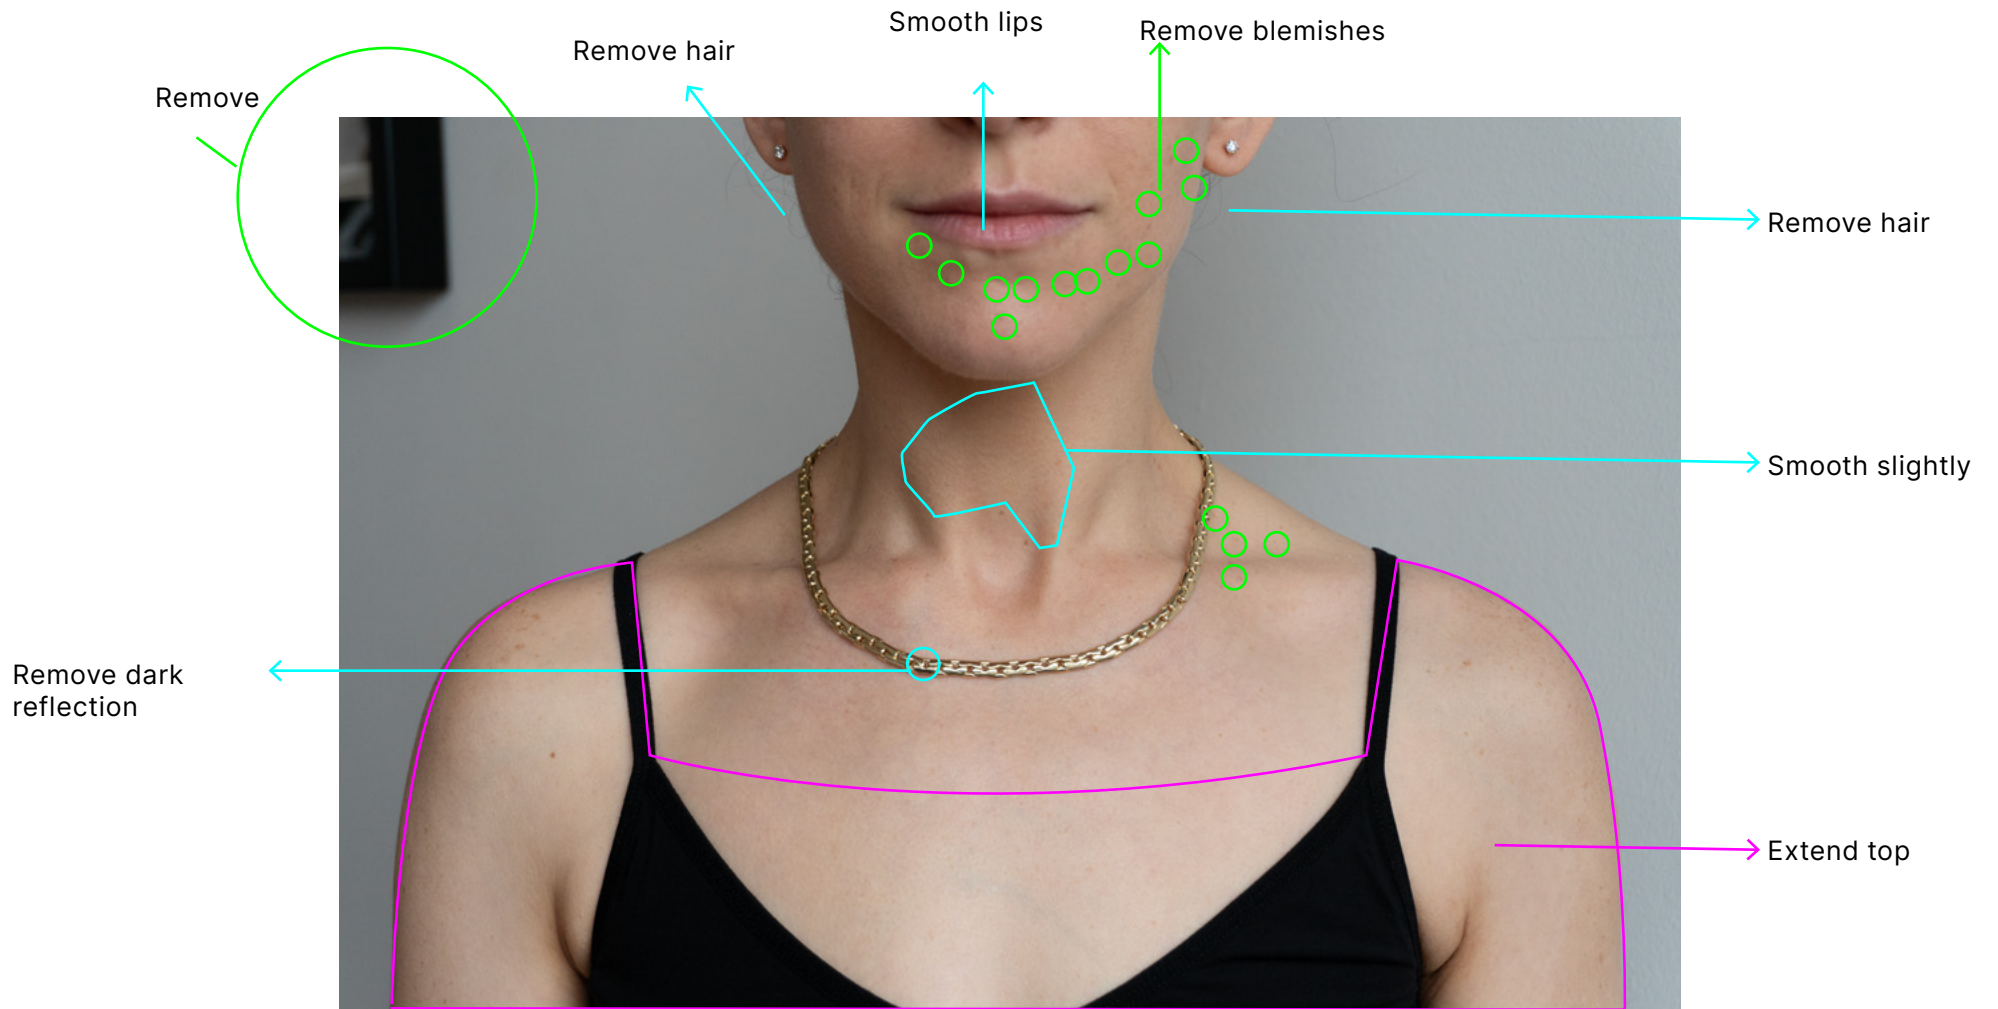

RREN

Chains Collection  
Retouching Notes  
FEB 2024

Smooth creases in shirt

reduce blue in skin

straighten

remove scratches in gold

straighten

remove scratches in gold

remove these reflections

remove scratches in gold