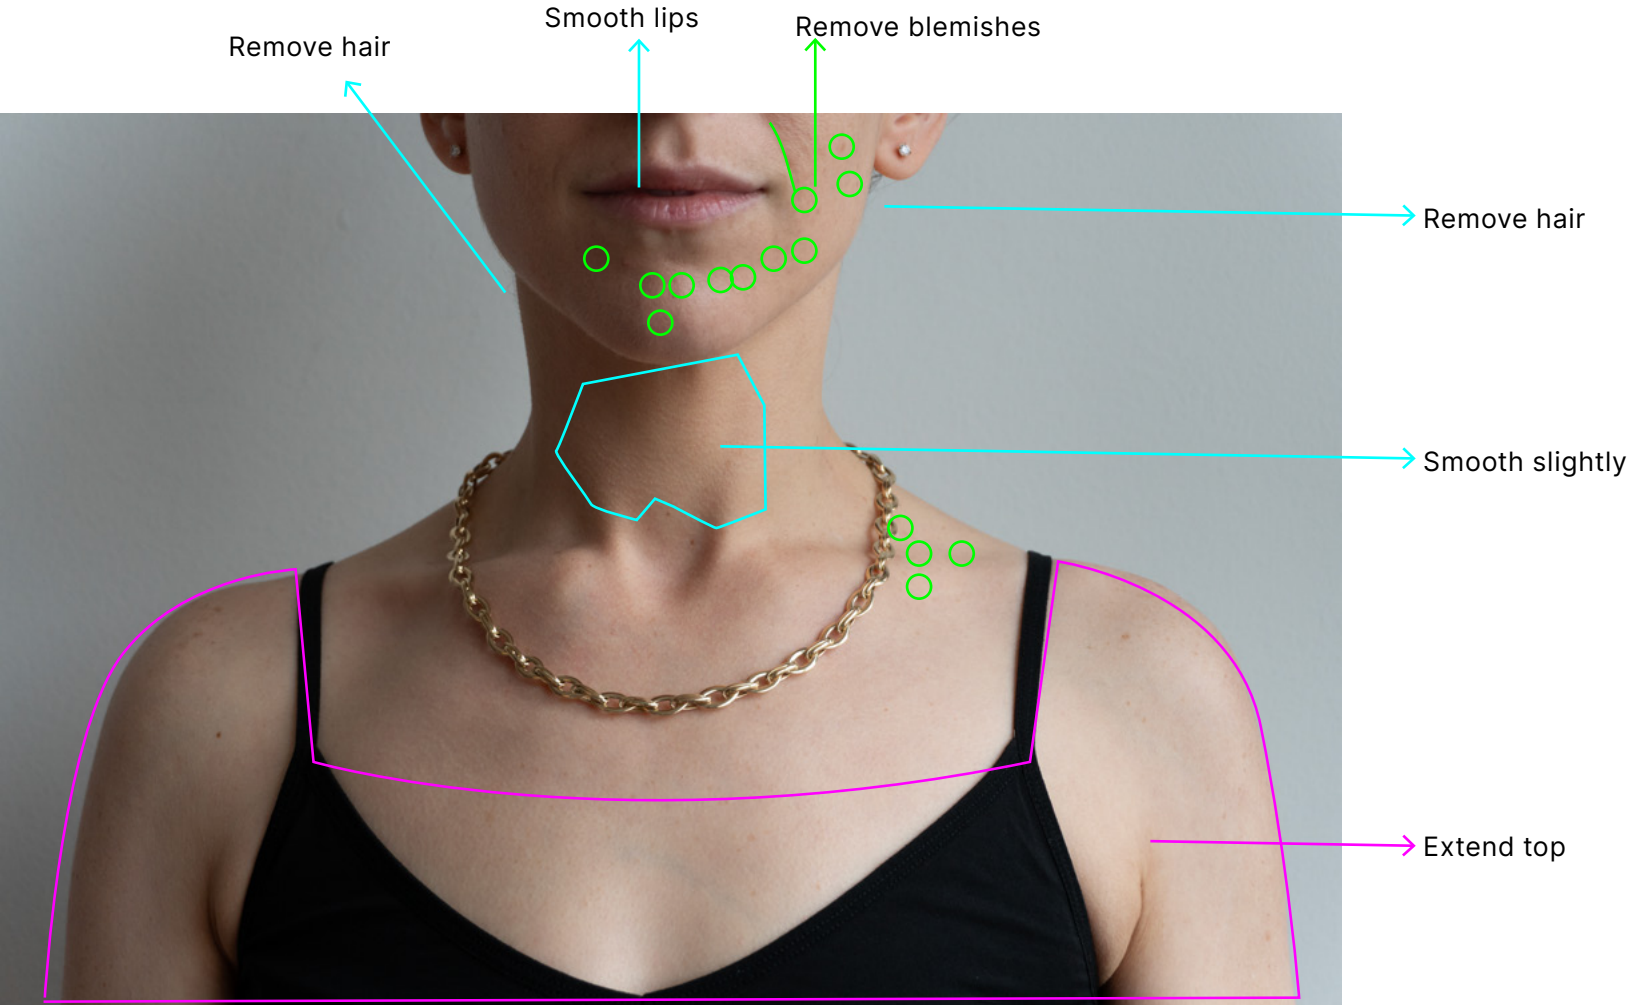

RREN

Chains Collection  
Retouching Notes  
FEB 2024

Smooth creases in shirt

reduce blue in skin

straighten

remove scratches in gold

straighten

remove scratches in gold

remove these reflections

remove scratches in gold