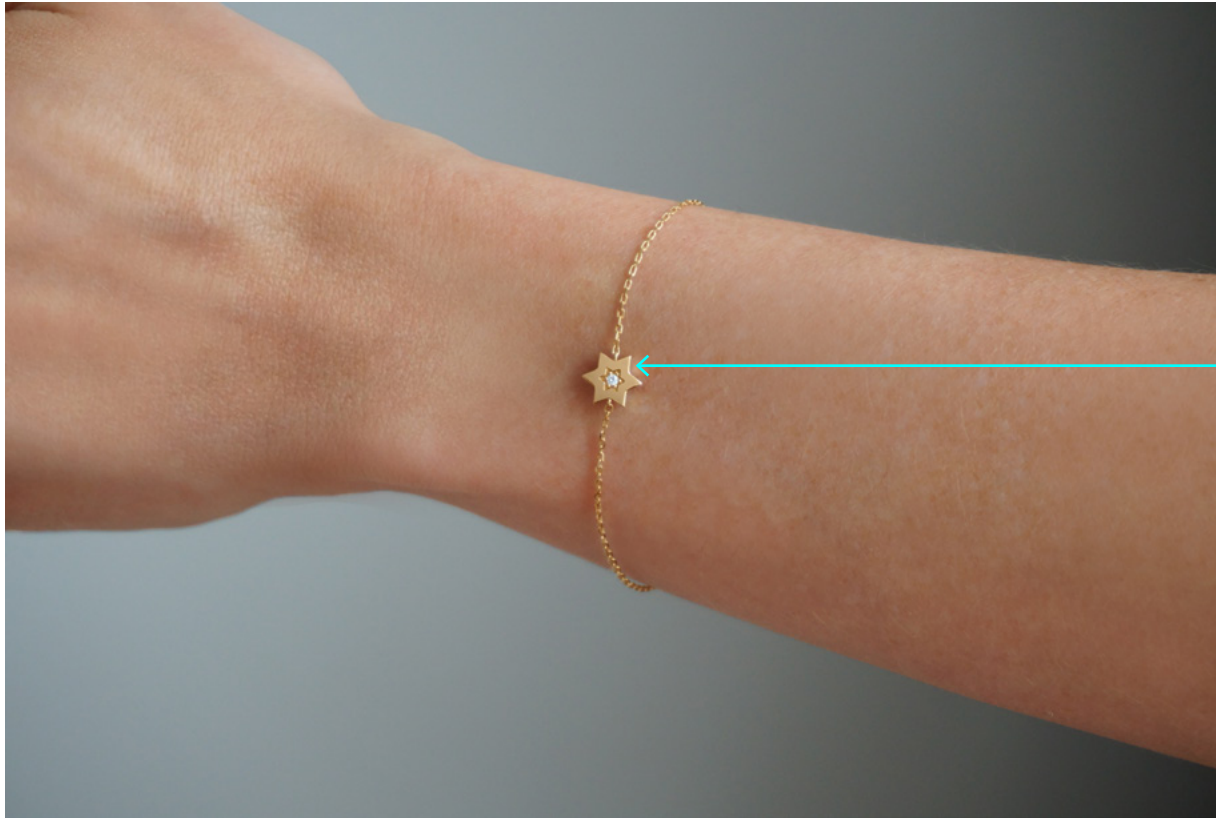

DSC00032

Do not adjust overall brightness of image.
Skin tone too warm. Go back to original tone.
Bring back freckles on neck.

DSC00050

Do not adjust overall brightness of image.

Skin tone too warm. Reduce warmth so closer to original.

Do not adjust colour of gold, bring back original.

Star needs to rotate to the right so it is straight.

DSC00056

Do not adjust overall brightness of image.

Skin tone too warm. Reduce warmth so closer to original.

Gold tone / texture not quite right.
Bring in subtle reflections.
Please make as per reference.

Do not adjust overall brightness of image.

Skin tone too warm. Reduce warmth so closer to original.

Bring back original colour of gold. Only brighten the edges of the gold so that the shape is defined.

Reduce reflection in gold edges so the shape is more defined.

DSC00914

Do not adjust overall brightness of image.
Skin tone too warm. Go back to original tone.
Bring back skin texture and freckles.

Sharpen more