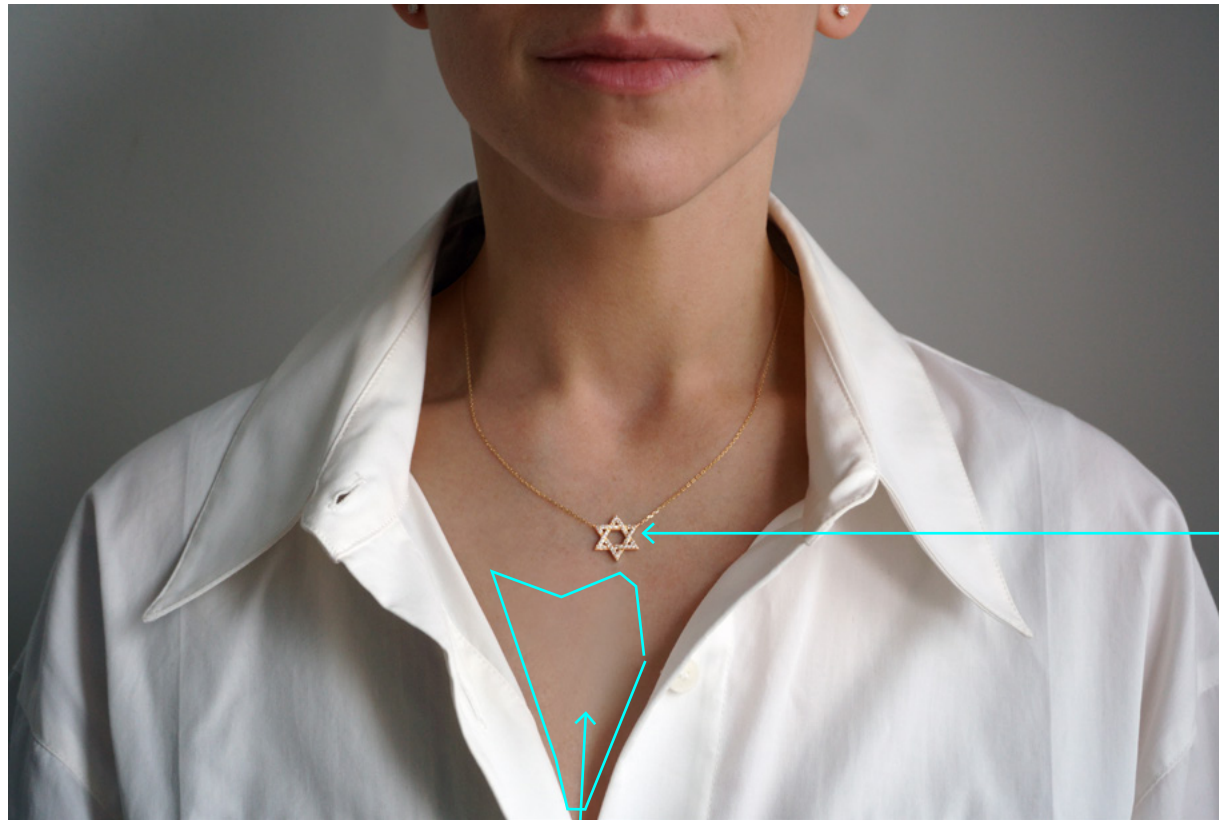

Do not adjust overall brightness of image.
Skin tone too warm. Go back to original tone.
Bring back freckles on neck.

Gold tone / texture not quite right.
Please make as per one
of these references:

DSC00031

Do not adjust overall brightness of image.
Skin tone too warm. Go back to original tone.
Bring back freckles on neck.

Too bright and orange toned,
please make as per reference
below:

Too airbrushed / fake. Bring back skin texture.

DSC00032

Do not adjust overall brightness of image.
Skin tone too warm. Go back to original tone.
Bring back freckles on neck.

DSC00050

Do not adjust overall brightness of image.

Skin tone too warm. Reduce warmth so closer to original.

Do not adjust colour of gold, bring back original.

Star needs to rotate to the right so it is straight.

DSC00056

Do not adjust overall brightness of image.

Skin tone too warm. Reduce warmth so closer to original.