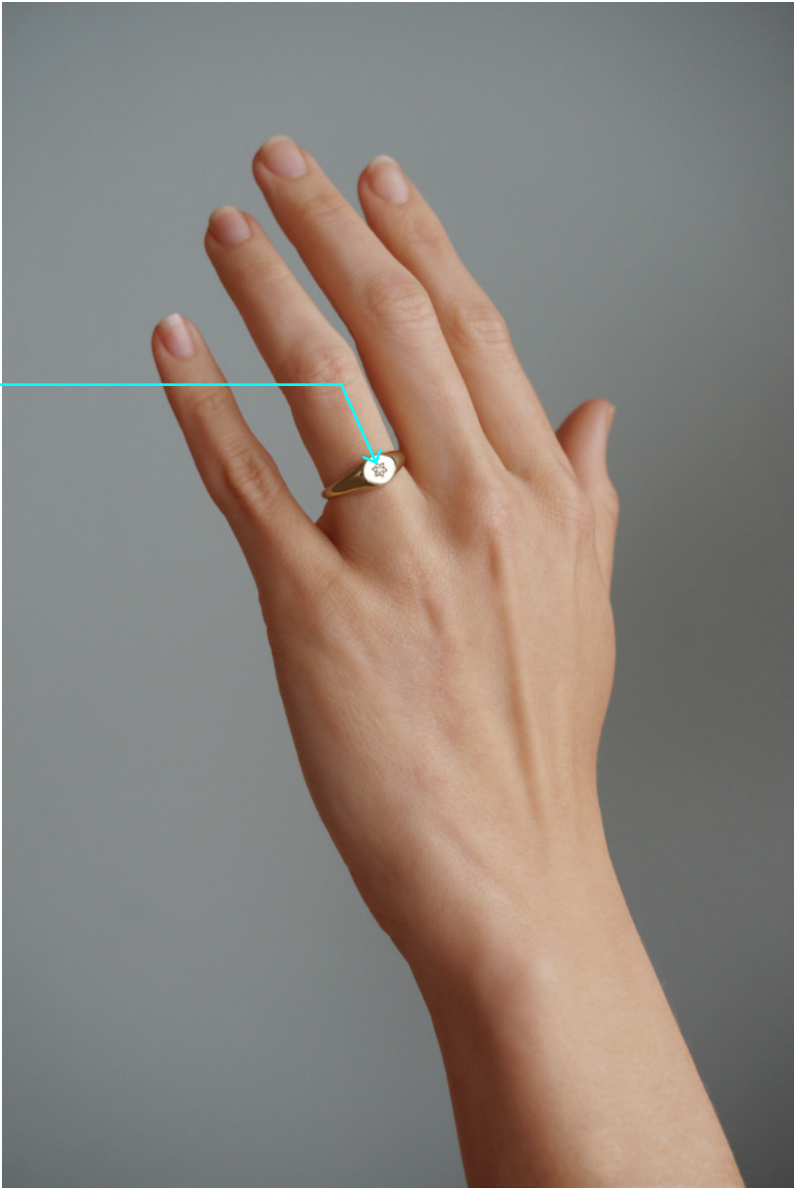

DSC00032

Do not adjust overall brightness of image.
Skin tone too warm. Go back to original tone.
Bring back freckles on neck.

DSC00050

Do not adjust overall brightness of image.

Skin tone too warm. Reduce warmth so closer to original.

Do not adjust colour of gold, bring back original.

Star needs to rotate to the right so it is straight.

DSC00056

Do not adjust overall brightness of image.

Skin tone too warm. Reduce warmth so closer to original.

Gold tone / texture not quite right.
Bring in subtle reflections.
Please make as per reference.

Do not adjust overall brightness of image.

Skin tone too warm. Reduce warmth so closer to original.

Bring back original colour of gold. Only brighten the edges of the gold so that the shape is defined.

Reduce reflection in gold edges so the shape is more defined.

DSC00914

Do not adjust overall brightness of image.
Skin tone too warm. Go back to original tone.
Bring back skin texture and freckles.

Sharpen more