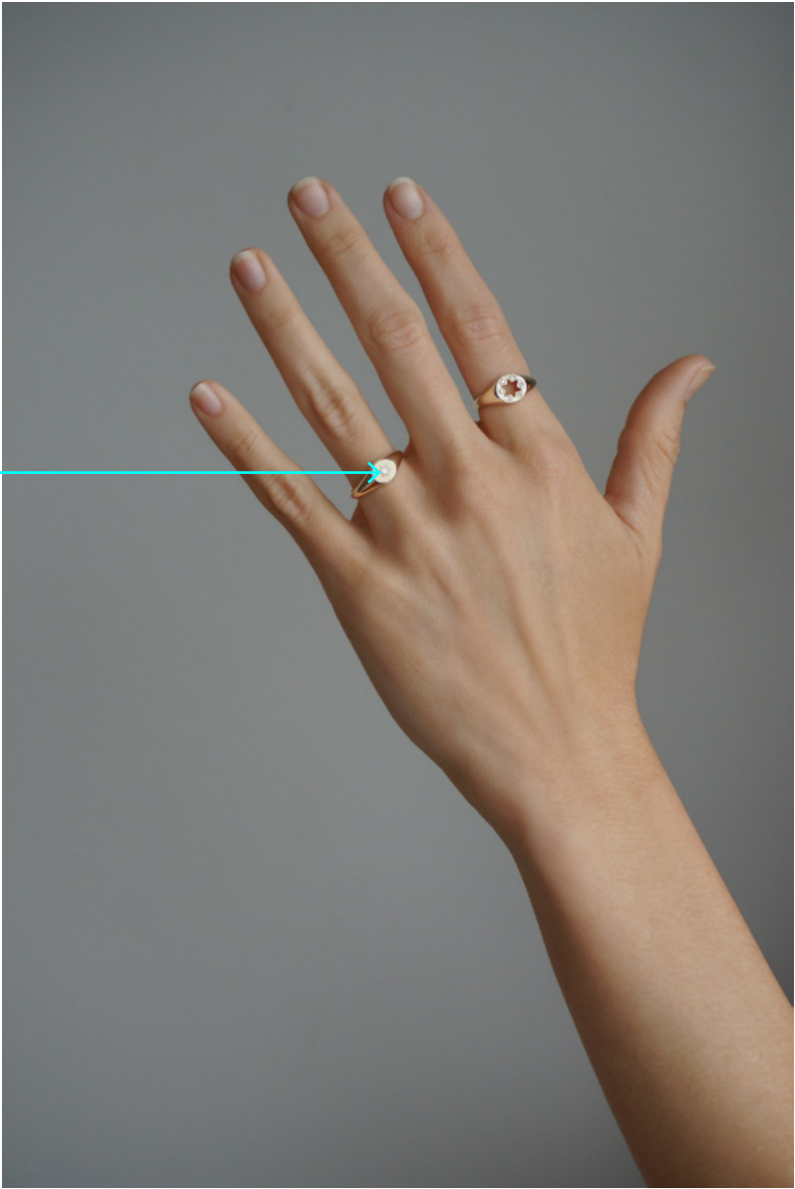

Do not adjust overall brightness of image.
Skin tone too warm. Go back to original tone.
Bring back freckles on neck.

Gold tone / texture not quite right.
Please make as per one
of these references:

DSC00031

Do not adjust colour of gold, bring back original.

Star needs to rotate to the right so it is straight.

DSC00056

Do not adjust overall brightness of image.

Skin tone too warm. Reduce warmth so closer to original.

Reduce reflection in gold edges so the shape is more defined.

DSC00914

Do not adjust overall brightness of image.
Skin tone too warm. Go back to original tone.
Bring back skin texture and freckles.

Sharpen more

Nice but skin tone too warm, back to original.

Sharpen

DSC00932

Nice but skin tone too warm, back to original.

Nice but skin tone too warm, back to original.

Sharpen

Too bright, reduce

DSC01048