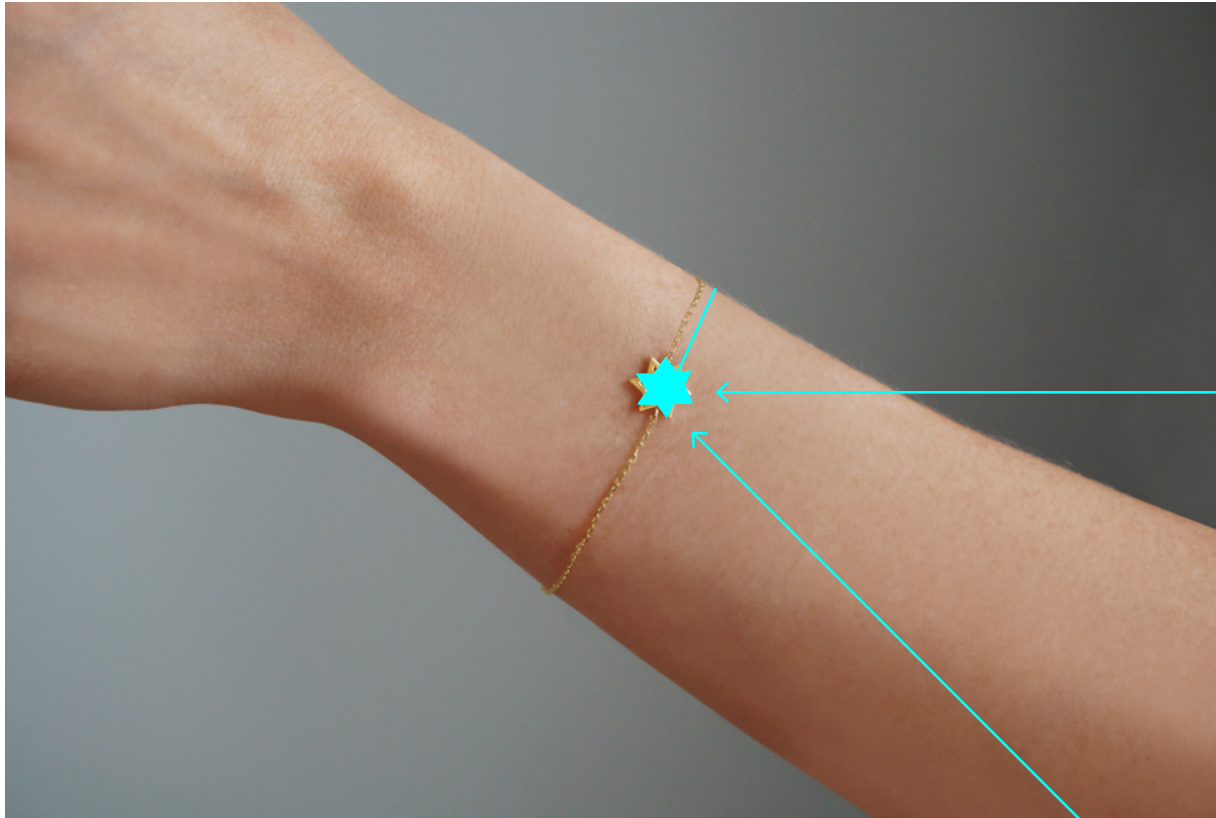

Do not adjust overall brightness of image.
Skin tone too warm. Go back to original tone.
Bring back freckles on neck.

Too bright and orange toned,
please make as per reference
below:

Too airbrushed / fake. Bring back skin texture.

DSC00032

Do not adjust overall brightness of image.
Skin tone too warm. Go back to original tone.
Bring back freckles on neck.

DSC00050

Do not adjust overall brightness of image.

Skin tone too warm. Reduce warmth so closer to original.

Do not adjust colour of gold, bring back original.

Star needs to rotate to the right so it is straight.

DSC00056

Do not adjust overall brightness of image.

Skin tone too warm. Reduce warmth so closer to original.