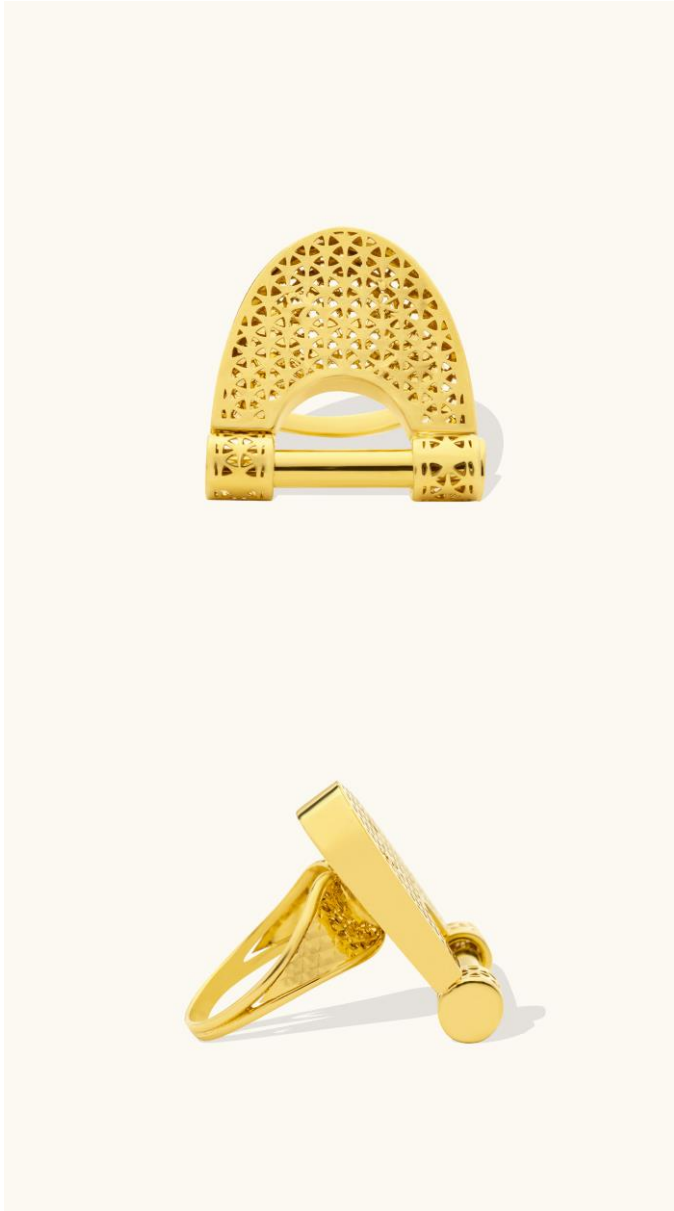

# RINGS

Please reduce the shadow and the darkness area marked with red circle.

Please remove the hallmark "750"

3<sup>rd</sup> pic is ok.

OK

Ok

OK

OK

NECKLACE

OK

EARRING

Everything ok. Could you please apply the same color tone for the big earring size also? The photo on the left is the photo that you make it smaller and change the color tone to gold.